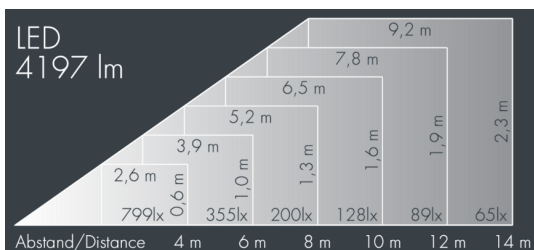

### Metaspot 3

8 247 057 179

67 W, 4197 lm, 2700 K warm white, DALI, linear, rotatable 9° / 36°

Customized solutions and modifications are possible: Special RAL, DB or NCS colours as polyester powder coat, luminaires in 2700 K and other colour temperatures and versions for high ambient temperature.

### Specification text

housing made of corrosion-resistant die-cast aluminum AlSi12, polyester powder coated by high-quality and UV-stabilized coating process, Colour: silver grey, all exterior parts are stainless steel, tempered safety glass, anti-reflective coating from 1 side, silicon gasket, tool-free twist closure, mounting bracket: 2 drilled holes  $\varnothing$  9 mm, spacing 40 mm, 1 centre hole  $\varnothing$  14 mm, tilt range: 180°, cable gland: M20, connecting terminal: 5 pole, light source completely shielded, high gloss aluminium reflector, integral, dimmable driver (DALI), CRI > 80, 3, service life L80/B10 > 50.000 h, Beam angle (FWHM): 9° / 36°, luminous flux: 4197 lm, wattage: 67 W, delivered lumens 63 lm/W, protection type IP65, protection class II, impact resistance IK08, windage area 0,055 m<sup>2</sup>, dimensions:  $\varnothing$  201 mm, width 272 mm, weight 5.4 kg

### Specification

Wattage	67 W	Beam angle (FWHM)	9° / 36°
Delivered lumens	63 lm/W	Housing colour	silver grey
Light source	LED 2700 K	Power supply cable	$\varnothing$ 6 – 11 mm
Color Rendering Index	CRI > 80	Protection type	IP65
Colour tolerance	3	Protection class	II
Lifetime ta 25° C	L80/B10 > 50.000 h	Impact resistance	IK08
Control gear	DALI	Windage area	0,055m <sup>2</sup>
Input voltage AC	220 – 240 V	Dimensions	$\varnothing$ 201 mm, width 272 mm
Input voltage DC	220 – 240 V	Weight	5,40 kg
Voltage protection	2 kV L/N   4 kV L/PE	Max. ambient temperature ta	35°
Luminaires per B16A / C16A	10 / 16		