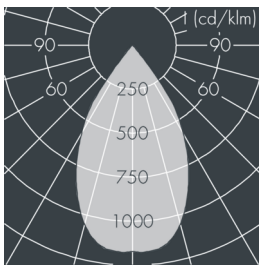

Minispot 2 - 48 V

8 925 065 159

8 W, 604 lm, 4000 K neutral white, DALI, wide beam 59°

Customized solutions and modifications are possible: Special RAL, DB or NCS colours as polyester powder coat, luminaires in 2700 K and other colour temperatures and versions for high ambient temperature.

Specification text

housing made of die-cast aluminum ALSi12, polyester powder coated by high-quality and UV-stabilized coating process, Colour: white RAL 9002, all exterior parts are stainless steel, tempered high efficiency safety glass, anti-reflective coating from 1 side, silicon gasket, with 2 stainless steel screws, mounting bracket: 1 long hole Ø 7 mm, spacing 18 mm, 1 center hole Ø 8.5 mm, tilt range: 185°, cable gland: M20, connecting terminal: 5 pole, highly efficient faceted rotationally symmetrical reflector, Radial louvre, Constant current control (48 V DC), CRI > 80, 3, service life L90/B10 > 50.000 h, Beam angle (FWHM): 59°, luminous flux: 604 lm, wattage: 8 W, delivered lumens 76 lm/W, protection type IP65, protection class III, impact resistance IK08, windage area 0,01 m², dimensions: Ø 80 mm, width 121 mm, weight 0.8 kg

Specification

| | | | |
|-----------------------|--------------------|-----------------------------|-----------------------|
| Wattage | 8 W | Beam angle (FWHM) | 59° |
| Delivered lumens | 76 lm/W | Housing colour | white RAL 9002 |
| Light source | LED 4000 K | Power supply cable | Ø 6 – 11 mm |
| Color Rendering Index | CRI > 80 | Protection type | IP65 |
| Colour tolerance | 3 | Protection class | III |
| Lifetime ta 25° C | L90/B10 > 50.000 h | Impact resistance | IK08 |
| Control gear | DALI | Windage area | 0,01m² |
| | | Dimensions | Ø 80 mm, width 121 mm |
| | | Weight | 0,80 kg |
| | | Max. ambient temperature ta | 35° |