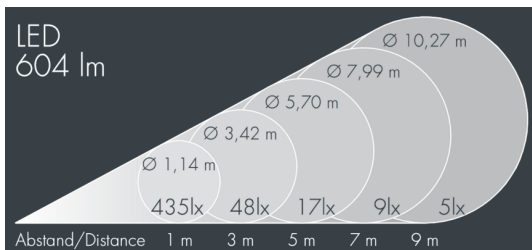

Minispot 2 - 48 V

8 925 065 159

8 W, 604 lm, 4000 K neutral white, DALI, wide beam 59°

Customized solutions and modifications are possible: Special RAL, DB or NCS colours as polyester powder coat, luminaires in 2700 K and other colour temperatures and versions for high ambient temperature.

Specification text

housing made of die-cast aluminum ALSi12, polyester powder coated by high-quality and UV-stabilized coating process, Colour: white RAL 9002, all exterior parts are stainless steel, tempered high efficiency safety glass, anti-reflective coating from 1 side, silicon gasket, with 2 stainless steel screws, mounting bracket: 1 long hole Ø 7 mm, spacing 18 mm, 1 center hole Ø 8.5 mm, tilt range: 185°, cable gland: M20, connecting terminal: 5 pole, highly efficient faceted rotationally symmetrical reflector, Radial louvre, Constant current control (48 V DC), CRI > 80, 3, service life L90/B10 > 50.000 h, Beam angle (FWHM): 59°, luminous flux: 604 lm, wattage: 8 W, delivered lumens 76 lm/W, protection type IP65, protection class III, impact resistance IK08, windage area 0,01 m², dimensions: Ø 80 mm, width 121 mm, weight 0.8 kg

Specification

| | | | |
|-----------------------|--------------------|-----------------------------|-----------------------|
| Wattage | 8 W | Beam angle (FWHM) | 59° |
| Delivered lumens | 76 lm/W | Housing colour | white RAL 9002 |
| Light source | LED 4000 K | Power supply cable | Ø 6 – 11 mm |
| Color Rendering Index | CRI > 80 | Protection type | IP65 |
| Colour tolerance | 3 | Protection class | III |
| Lifetime ta 25° C | L90/B10 > 50.000 h | Impact resistance | IK08 |
| Control gear | DALI | Windage area | 0,01m² |
| | | Dimensions | Ø 80 mm, width 121 mm |
| | | Weight | 0,80 kg |
| | | Max. ambient temperature ta | 35° |