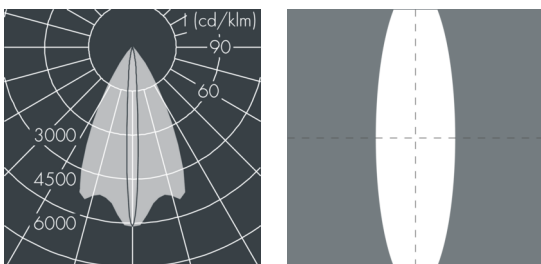

Monocube 4

8 264 246 329

16 × 2,3 W, 2762 lm, 3000 K warm white, Casambi, linear, vertical 54° / 7°

Customized solutions and modifications are possible: Special RAL, DB or NCS colours as polyester powder coat, luminaires in 2700 K and other colour temperatures and versions for high ambient temperature.

Specification text

housing made of corrosion-resistant die-cast aluminum AlSi12, polyester powder coated by high-quality and UV-stabilized coating process, Colour: black RAL 7021, all exterior parts are stainless steel, tempered safety glass, anti-reflective coating from 1 side, dark screenprint, silicon gasket, closure with 4 stainless steel screws, for installation on poles Ø 60 - 100 mm, tiltable base made of powder coated aluminum, 2 drilled holes Ø 9 mm, spacing 95 mm, 1 centre hole Ø 13.5 mm, tilt range: 90°, 360° adjustable, cable gland: M20, connecting terminal: 3 pole, precise PMMA optics, integral driver (Casambi), CRI > 80, max 2 SDCM, service life L90/B10 > 50.000 h, Beam angle (FWHM): 54° / 7°, luminous flux: 2762 lm, wattage: 37 W, delivered lumens 75 lm/W, protection type IP65, protection class I, impact resistance IK08, windage area 0,022 m², dimensions (L×H×W): 152 × 120 × 152 mm, weight 2.4 kg

Specification

Wattage	37 W	Beam angle (FWHM)	54° / 7°
Delivered lumens	75 lm/W	Housing colour	black RAL 7021
Light source	LED 3000 K	Power supply cable	Ø 6 – 13 mm
Color Rendering Index	CRI > 80	Protection type	IP65
Colour tolerance	max 2 SDCM	Protection class	I
Lifetime ta 25° C	L90/B10 > 50.000 h	Impact resistance	IK08
Control gear	Casambi	Windage area	0,022m ²
Input voltage AC	220 – 240 V	Dimensions	152 × 120 × 152 mm
Input voltage DC	220 – 240 V	Weight	2,40 kg
Voltage protection	4 kV L/N 2 kV L/PE	Max. ambient temperature ta	35°
Luminaires per B16A / C16A	23 / 39		