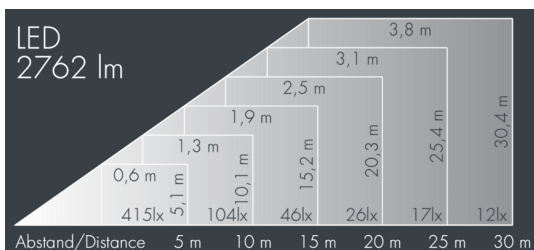

Monocube 4

8 264 246 329

16 × 2,3 W, 2762 lm, 3000 K warm white, Casambi, linear, vertical 54° / 7°

Customized solutions and modifications are possible: Special RAL, DB or NCS colours as polyester powder coat, luminaires in 2700 K and other colour temperatures and versions for high ambient temperature.

Specification text

housing made of corrosion-resistant die-cast aluminum AlSi12, polyester powder coated by high-quality and UV-stabilized coating process, Colour: black RAL 7021, all exterior parts are stainless steel, tempered safety glass, anti-reflective coating from 1 side, dark screenprint, silicon gasket, closure with 4 stainless steel screws, for installation on poles Ø 60 - 100 mm, tiltable base made of powder coated aluminum, 2 drilled holes Ø 9 mm, spacing 95 mm, 1 centre hole Ø 13.5 mm, tilt range: 90°, 360° adjustable, cable gland: M20, connecting terminal: 3 pole, precise PMMA optics, integral driver (Casambi), CRI > 80, max 2 SDCM, service life L90/B10 > 50.000 h, Beam angle (FWHM): 54° / 7°, luminous flux: 2762 lm, wattage: 37 W, delivered lumens 75 lm/W, protection type IP65, protection class I, impact resistance IK08, windage area 0,022 m², dimensions (L×H×W): 152 × 120 × 152 mm, weight 2.4 kg

Specification

Wattage	37 W	Beam angle (FWHM)	54° / 7°
Delivered lumens	75 lm/W	Housing colour	black RAL 7021
Light source	LED 3000 K	Power supply cable	Ø 6 – 13 mm
Color Rendering Index	CRI > 80	Protection type	IP65
Colour tolerance	max 2 SDCM	Protection class	I
Lifetime ta 25° C	L90/B10 > 50.000 h	Impact resistance	IK08
Control gear	Casambi	Windage area	0,022m ²
Input voltage AC	220 – 240 V	Dimensions	152 × 120 × 152 mm
Input voltage DC	220 – 240 V	Weight	2,40 kg
Voltage protection	4 kV L/N 2 kV L/PE	Max. ambient temperature ta	35°
Luminaires per B16A / C16A	23 / 39		