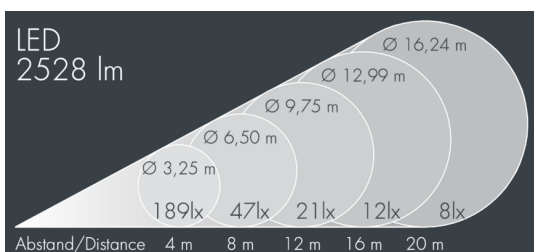

Monocube 4

8 264 246 359

16 × 2,3 W, 2528 lm, 3000 K warm white, Casambi, wide beam 44°

Customized solutions and modifications are possible: Special RAL, DB or NCS colours as polyester powder coat, luminaires in 2700 K and other colour temperatures and versions for high ambient temperature.

Specification text

housing made of corrosion-resistant die-cast aluminum AlSi12, polyester powder coated by high-quality and UV-stabilized coating process, Colour: black RAL 7021, all exterior parts are stainless steel, tempered safety glass, anti-reflective coating from 1 side, dark screenprint, silicon gasket, closure with 4 stainless steel screws, for installation on poles \varnothing 60 - 100 mm, tiltable base made of powder coated aluminum, 2 drilled holes \varnothing 9 mm, spacing 95 mm, 1 centre hole \varnothing 13.5 mm, tilt range: 90°, 360° adjustable, cable gland: M20, connecting terminal: 3 pole, precise PMMA optics, integral driver (Casambi), CRI > 80, max 2 SDCM, service life L90/B10 > 50.000 h, Beam angle (FWHM): 44°, luminous flux: 2528 lm, wattage: 37 W, delivered lumens 68 lm/W, protection type IP65, protection class I, impact resistance IK08, windage area 0,022 m², dimensions (L×H×W): 152 × 120 × 152 mm, weight 2.4 kg

Wattage	37 W	Beam angle (FWHM)	44°
Delivered lumens	68 lm/W	Housing colour	black RAL 7021
Light source	LED 3000 K	Power supply cable	\varnothing 6 – 13 mm
Color Rendering Index	CRI > 80	Protection type	IP65
Colour tolerance	max 2 SDCM	Protection class	I
Lifetime ta 25° C	L90/B10 > 50.000 h	Impact resistance	IK08
Control gear	Casambi	Windage area	0,022m ²
Input voltage AC	220 – 240 V	Dimensions	152 × 120 × 152 mm
Input voltage DC	220 – 240 V	Weight	2,40 kg
Voltage protection	4 kV L/N 2 kV L/PE	Max. ambient temperature ta	35°
Luminaires per B16A / C16A	23 / 39		