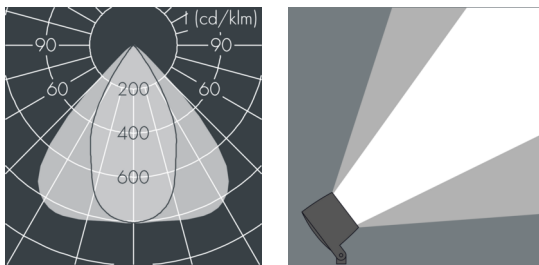

## Monoflood 2

8 202 046 069

28 W, 2884 lm, 3000 K warm white,  
axially symmetrical, narrow beam 55° / 86°

Customized solutions and modifications are possible: Special RAL, DB or NCS colours as polyester powder coat, luminaires in 2700 K and other colour temperatures and versions for high ambient temperature.

## Specification text

housing made of corrosion-resistant die-cast aluminum AlSi12, polyester powder coated by high-quality and UV-stabilized coating process, Colour: black RAL 7021, all exterior parts are stainless steel, tempered safety glass, anti-reflective coating from 1 side, dark screenprint, silicon gasket, closure with 4 stainless steel screws, mounting bracket: 2 drilled holes  $\varnothing$  7 mm, spacing 30 - 40 mm, 1 centre hole  $\varnothing$  17 mm, tilt range: 180°, cable gland: M16, connecting terminal: 3 pole, highly efficient aluminum reflector, integral driver (AC/DC), CRI > 85, 2 SCDM, service life  $L_{90}/B_{10}$  > 50.000 h, Beam angle (FWHM): 55° / 86°, luminous flux: 2884 lm, wattage: 28 W, delivered lumens 103 lm/W, protection type IP67, protection class I, impact resistance IK09, windage area 0,026 m<sup>2</sup>, dimensions (LxHxW): 165 x 137 x 165 mm, weight 2.8 kg

## Specification

Wattage	28 W	Beam angle (FWHM)	55° / 86°
Delivered lumens	103 lm/W	Housing colour	black RAL 7021
Light source	LED 3000 K	Protection type	IP67
Color Rendering Index	CRI > 85	Protection class	I
Colour tolerance	2 SCDM	Impact resistance	IK09
Lifetime ta 25° C	$L_{90}/B_{10}$ > 50.000 h	Windage area	0,026m <sup>2</sup>
Control gear	on / off	Dimensions	165 x 137 x 165 mm
Input voltage AC	220 – 240 V	Weight	2,80 kg
Input voltage DC	195 – 255 V	Max. ambient temperature ta	35°
Voltage protection	4 kV L/N   2 kV L/PE		
Luminaires per B16A / C16A	44 / 74		