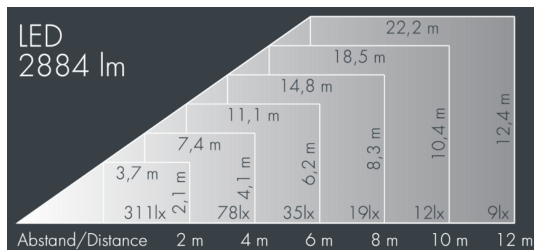

## Monoflood 2

8 202 046 069

28 W, 2884 lm, 3000 K warm white,  
axially symmetrical, narrow beam 55° / 86°

Customized solutions and modifications are possible: Special RAL, DB or NCS colours as polyester powder coat, luminaires in 2700 K and other colour temperatures and versions for high ambient temperature.

## Specification text

housing made of corrosion-resistant die-cast aluminum AlSi12, polyester powder coated by high-quality and UV-stabilized coating process, Colour: black RAL 7021, all exterior parts are stainless steel, tempered safety glass, anti-reflective coating from 1 side, dark screenprint, silicon gasket, closure with 4 stainless steel screws, mounting bracket: 2 drilled holes  $\varnothing$  7 mm, spacing 30 - 40 mm, 1 centre hole  $\varnothing$  17 mm, tilt range: 180°, cable gland: M16, connecting terminal: 3 pole, highly efficient aluminum reflector, integral driver (AC/DC), CRI > 85, 2 SCDM, service life  $L_{90}/B_{10}$  > 50.000 h, Beam angle (FWHM): 55° / 86°, luminous flux: 2884 lm, wattage: 28 W, delivered lumens 103 lm/W, protection type IP67, protection class I, impact resistance IK09, windage area 0,026 m<sup>2</sup>, dimensions (LxHxW): 165 x 137 x 165 mm, weight 2.8 kg

## Specification

Wattage	28 W	Beam angle (FWHM)	55° / 86°
Delivered lumens	103 lm/W	Housing colour	black RAL 7021
Light source	LED 3000 K	Protection type	IP67
Color Rendering Index	CRI > 85	Protection class	I
Colour tolerance	2 SCDM	Impact resistance	IK09
Lifetime ta 25° C	$L_{90}/B_{10}$ > 50.000 h	Windage area	0,026m <sup>2</sup>
Control gear	on / off	Dimensions	165 x 137 x 165 mm
Input voltage AC	220 – 240 V	Weight	2,80 kg
Input voltage DC	195 – 255 V	Max. ambient temperature ta	35°
Voltage protection	4 kV L/N   2 kV L/PE		
Luminaires per B16A / C16A	44 / 74		