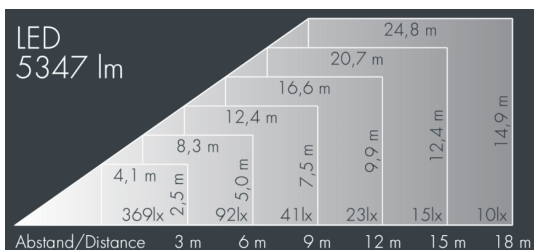

### Monoflood 3

8 203 045 169

52 W, 5347 lm, 4000 K neutral white, DALI, axially symmetrical, narrow beam 45° / 69°

Customized solutions and modifications are possible: Special RAL, DB or NCS colours as polyester powder coat, luminaires in 2700 K and other colour temperatures and versions for high ambient temperature.

### Specification text

housing made of corrosion-resistant die-cast aluminum AlSi12, polyester powder coated by high-quality and UV-stabilized coating process, Colour: black RAL 7021, all exterior parts are stainless steel, tempered safety glass, anti-reflective coating from 1 side, dark screenprint, silicon gasket, closure with 4 stainless steel screws, mounting bracket: 2 drilled holes  $\varnothing$  7 mm, spacing 30 - 40 mm, 1 centre hole  $\varnothing$  17 mm, tilt range: 180°, cable gland: M20, connecting terminal: 5 pole, highly efficient aluminum reflector, integral driver (DALI), CRI > 85, 2 SCDM, service life  $L_{90}/B_{10}$  > 50.000 h, Beam angle (FWHM): 45° / 69°, luminous flux: 5347 lm, wattage: 52 W, delivered lumens 103 lm/W, protection type IP67, protection class I, impact resistance IK10, windage area 0,032 m<sup>2</sup>, dimensions (LxHxW): 200 x 156 x 200 mm, weight 4.2 kg

### Specification

Wattage	52 W	Beam angle (FWHM)	45° / 69°
Delivered lumens	103 lm/W	Housing colour	black RAL 7021
Light source	LED 4000 K	Power supply cable	$\varnothing$ 6 - 13 mm
Color Rendering Index	CRI > 85	Protection type	IP67
Colour tolerance	2 SCDM	Protection class	I
Lifetime ta 25° C	$L_{90}/B_{10}$ > 50.000 h	Impact resistance	IK10
Control gear	DALI	Windage area	0,032m <sup>2</sup>
Input voltage AC	220 - 240 V	Dimensions	200 x 156 x 200 mm
Input voltage DC	220 - 240 V	Weight	4,20 kg
Voltage protection	3 kV L/N   4 kV L/PE	Max. ambient temperature ta	30°
Luminaires per B16A / C16A	30 / 51		