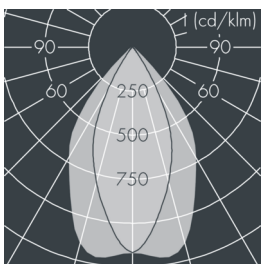

### Monoflood 3

8 203 045 169

52 W, 5347 lm, 4000 K neutral white, DALI, axially symmetrical, narrow beam 45° / 69°

Customized solutions and modifications are possible: Special RAL, DB or NCS colours as polyester powder coat, luminaires in 2700 K and other colour temperatures and versions for high ambient temperature.

### Specification text

housing made of corrosion-resistant die-cast aluminum AlSi12, polyester powder coated by high-quality and UV-stabilized coating process, Colour: black RAL 7021, all exterior parts are stainless steel, tempered safety glass, anti-reflective coating from 1 side, dark screenprint, silicon gasket, closure with 4 stainless steel screws, mounting bracket: 2 drilled holes  $\varnothing$  7 mm, spacing 30 - 40 mm, 1 centre hole  $\varnothing$  17 mm, tilt range: 180°, cable gland: M20, connecting terminal: 5 pole, highly efficient aluminum reflector, integral driver (DALI), CRI > 85, 2 SCDM, service life  $L_{90}/B_{10}$  > 50.000 h, Beam angle (FWHM): 45° / 69°, luminous flux: 5347 lm, wattage: 52 W, delivered lumens 103 lm/W, protection type IP67, protection class I, impact resistance IK10, windage area 0,032 m<sup>2</sup>, dimensions (LxHxW): 200 x 156 x 200 mm, weight 4.2 kg

### Specification

Wattage	52 W	Beam angle (FWHM)	45° / 69°
Delivered lumens	103 lm/W	Housing colour	black RAL 7021
Light source	LED 4000 K	Power supply cable	$\varnothing$ 6 - 13 mm
Color Rendering Index	CRI > 85	Protection type	IP67
Colour tolerance	2 SCDM	Protection class	I
Lifetime ta 25° C	$L_{90}/B_{10}$ > 50.000 h	Impact resistance	IK10
Control gear	DALI	Windage area	0,032m <sup>2</sup>
Input voltage AC	220 - 240 V	Dimensions	200 x 156 x 200 mm
Input voltage DC	220 - 240 V	Weight	4,20 kg
Voltage protection	3 kV L/N   4 kV L/PE	Max. ambient temperature ta	30°
Luminaires per B16A / C16A	30 / 51		