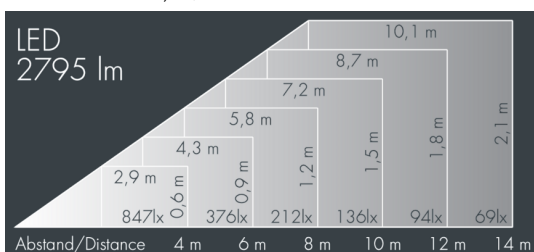

### MonoFlood 3

8 203 246 179

9 × 6 W, 2795 lm, 3000 K warm white, DALI, linear, rotatable 9° / 40°

Customized solutions and modifications are possible: Special RAL, DB or NCS colours as polyester powder coat, luminaires in 2700 K and other colour temperatures and versions for high ambient temperature.

### Specification text

housing made of corrosion-resistant die-cast aluminum AlSi12, polyester powder coated by high-quality and UV-stabilized coating process, Colour: black RAL 7021, all exterior parts are stainless steel, tempered safety glass, anti-reflective coating from 1 side, dark screenprint, silicon gasket, closure with 4 stainless steel screws, for installation on poles Ø 60 - 100 mm, tiltable base made of powder coated aluminum, 2 drilled holes Ø 9 mm, spacing 95 mm, 1 centre hole Ø 13.5 mm, tilt range: 90°, 360° adjustable, cable gland: M20, connecting terminal: 5 pole, precise PMMA optics, integral driver (DALI), CRI > 80, max 2 SDCM, service life L90/B10 > 50.000 h, Beam angle (FWHM): 9° / 40°, luminous flux: 2795 lm, wattage: 53 W, delivered lumens 53 lm/W, protection type IP67, protection class I, impact resistance IK10, windage area 0,034 m<sup>2</sup>, dimensions (L×H×W): 200 × 156 × 200 mm, weight 4.9 kg

### Specification

Wattage	53 W	Beam angle (FWHM)	9° / 40°
Delivered lumens	53 lm/W	Housing colour	black RAL 7021
Light source	LED 3000 K	Protection type	IP67
Color Rendering Index	CRI > 80	Protection class	I
Colour tolerance	max 2 SDCM	Impact resistance	IK10
Lifetime ta 25° C	L90/B10 > 50.000 h	Windage area	0,034m <sup>2</sup>
Control gear	DALI	Dimensions	200 × 156 × 200 mm
Input voltage AC	220 – 240 V	Weight	4,90 kg
Input voltage DC	220 – 240 V	Max. ambient temperature ta	35°
Voltage protection	2 kV L/N   4 kV L/PE		
Luminaires per B16A / C16A	10 / 16		