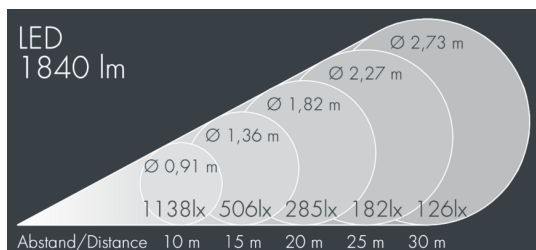

## MonoFlood 2

8 202 055 019

5 × 5,6 W, 1840 lm, 4000 K neutral white, narrow beam 5°

Customized solutions and modifications are possible: Special RAL, DB or NCS colours as polyester powder coat, luminaires in 2700 K and other colour temperatures and versions for high ambient temperature.

## Specification text

housing made of corrosion-resistant die-cast aluminum AlSi12, polyester powder coated by high-quality and UV-stabilized coating process, Colour: silver grey, all exterior parts are stainless steel, tempered safety glass, anti-reflective coating from 1 side, dark screenprint, silicon gasket, closure with 4 stainless steel screws, mounting bracket: 2 drilled holes  $\varnothing$  7 mm, spacing 30 - 40 mm, 1 centre hole  $\varnothing$  17 mm, tilt range: 180°, cable gland: M16, connecting terminal: 3 pole, precise PMMA optics, integral driver (AC/DC), CRI > 80, max 2 SDCM, service life  $L_{90}/B_{10}$  > 50.000 h, Beam angle (FWHM): 5°, luminous flux: 1840 lm, wattage: 27 W, delivered lumens 69 lm/W, protection type IP67, protection class I, impact resistance IK09, windage area 0,024 m<sup>2</sup>, dimensions (L×H×W): 165 × 137 × 165 mm, weight 3 kg

## Specification

Wattage	27 W	Beam angle (FWHM)	5°
Delivered lumens	69 lm/W	Housing colour	silver grey
Light source	LED 4000 K	Power supply cable	$\varnothing$ 5 – 9 mm
Color Rendering Index	CRI > 80	Protection type	IP67
Colour tolerance	max 2 SDCM	Protection class	I
Lifetime ta 25° C	$L_{90}/B_{10}$ > 50.000 h	Impact resistance	IK09
Control gear	on / off	Windage area	0,024m <sup>2</sup>
Input voltage AC	220 – 240 V	Dimensions	165 × 137 × 165 mm
Input voltage DC	190 – 255 V	Weight	3,00 kg
Voltage protection	2 kV L/N   2 kV L/PE	Max. ambient temperature ta	40°
Luminaires per B16A / C16A	50 / 85		