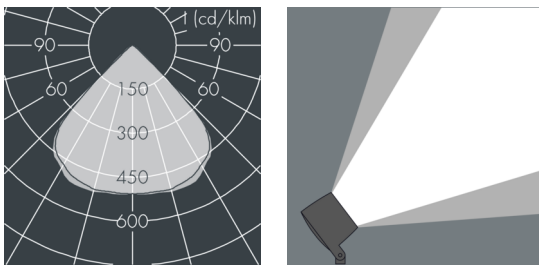

Monoflood 2

8 202 245 059

27 W, 3159 lm, 4000 K neutral white,
axially symmetrical wide beam 88° / 89°

Customized solutions and modifications are possible: Special RAL, DB or NCS colours as polyester powder coat, luminaires in 2700 K and other colour temperatures and versions for high ambient temperature.

Specification text

housing made of corrosion-resistant die-cast aluminum AlSi12, polyester powder coated by high-quality and UV-stabilized coating process, Colour: black RAL 7021, all exterior parts are stainless steel, tempered safety glass, anti-reflective coating from 1 side, dark screenprint, silicon gasket, closure with 4 stainless steel screws, for installation on poles \varnothing 60 - 100 mm, tiltable base made of powder coated aluminum, 2 drilled holes \varnothing 9 mm, spacing 95 mm, 1 centre hole \varnothing 13.5 mm, tilt range: 90°, 360° adjustable, cable gland: M16, connecting terminal: 3 pole, highly efficient aluminum reflector, integral driver (AC/DC), CRI > 80, max 2 SDCM, service life L90/B10 > 50.000 h, Beam angle (FWHM): 88° / 89°, luminous flux: 3159 lm, wattage: 27 W, delivered lumens 117 lm/W, protection type IP67, protection class I, impact resistance IK09, windage area 0,026 m², dimensions (L×H×W): 165 × 137 × 165 mm, weight 3 kg

Specification

Wattage	27 W	Beam angle (FWHM)	88° / 89°
Delivered lumens	117 lm/W	Housing colour	black RAL 7021
Light source	LED 4000 K	Power supply cable	\varnothing 6 - 13 mm
Color Rendering Index	CRI > 80	Protection type	IP67
Colour tolerance	max 2 SDCM	Protection class	I
Lifetime ta 25° C	L90/B10 > 50.000 h	Impact resistance	IK09
Control gear	on / off	Windage area	0,026m ²
Input voltage AC	220 - 240 V	Dimensions	165 × 137 × 165 mm
Input voltage DC	195 - 255 V	Weight	3,00 kg
Voltage protection	4 kV L/N 2 kV L/PE	Max. ambient temperature ta	35°
Luminaires per B16A / C16A	44 / 74		