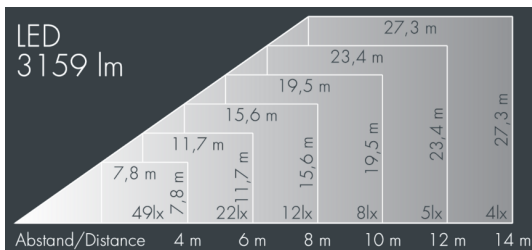

Monoflood 2

8 202 245 059

27 W, 3159 lm, 4000 K neutral white,
axially symmetrical wide beam 88° / 89°

Customized solutions and modifications are possible: Special RAL, DB or NCS colours as polyester powder coat, luminaires in 2700 K and other colour temperatures and versions for high ambient temperature.

Specification text

housing made of corrosion-resistant die-cast aluminum AlSi12, polyester powder coated by high-quality and UV-stabilized coating process, Colour: black RAL 7021, all exterior parts are stainless steel, tempered safety glass, anti-reflective coating from 1 side, dark screenprint, silicon gasket, closure with 4 stainless steel screws, for installation on poles \varnothing 60 - 100 mm, tiltable base made of powder coated aluminum, 2 drilled holes \varnothing 9 mm, spacing 95 mm, 1 centre hole \varnothing 13.5 mm, tilt range: 90°, 360° adjustable, cable gland: M16, connecting terminal: 3 pole, highly efficient aluminum reflector, integral driver (AC/DC), CRI > 80, max 2 SDCM, service life L90/B10 > 50.000 h, Beam angle (FWHM): 88° / 89°, luminous flux: 3159 lm, wattage: 27 W, delivered lumens 117 lm/W, protection type IP67, protection class I, impact resistance IK09, windage area 0,026 m², dimensions (L×H×W): 165 × 137 × 165 mm, weight 3 kg

Specification

Wattage	27 W	Beam angle (FWHM)	88° / 89°
Delivered lumens	117 lm/W	Housing colour	black RAL 7021
Light source	LED 4000 K	Power supply cable	\varnothing 6 - 13 mm
Color Rendering Index	CRI > 80	Protection type	IP67
Colour tolerance	max 2 SDCM	Protection class	I
Lifetime ta 25° C	L90/B10 > 50.000 h	Impact resistance	IK09
Control gear	on / off	Windage area	0,026m ²
Input voltage AC	220 - 240 V	Dimensions	165 × 137 × 165 mm
Input voltage DC	195 - 255 V	Weight	3,00 kg
Voltage protection	4 kV L/N 2 kV L/PE	Max. ambient temperature ta	35°
Luminaires per B16A / C16A	44 / 74		