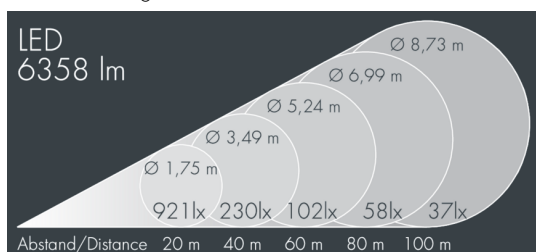

MonoFlood 4

8 204 255 119

13 × 7,5 W, 6358 lm, 4000 K neutral white, DALI, narrow beam 5°

Customized solutions and modifications are possible: Special RAL, DB or NCS colours as polyester powder coat, luminaires in 2700 K and other colour temperatures and versions for high ambient temperature.

Specification text

housing made of corrosion-resistant die-cast aluminum AlSi12, polyester powder coated by high-quality and UV-stabilized coating process, Colour: silver grey, all exterior parts are stainless steel, tempered safety glass, anti-reflective coating from 1 side, dark screenprint, silicon gasket, closure with 4 stainless steel screws, for installation on poles \varnothing 60 - 100 mm, tiltable base made of powder coated aluminum, 2 drilled holes \varnothing 9 mm, spacing 95 mm, 1 centre hole \varnothing 13.5 mm, tilt range: 90°, 360° adjustable, cable gland: M20, connecting terminal: 5 pole, precise PMMA optics, integral driver (DALI), CRI > 80, max 3 SDCM, service life L90/B10 > 50.000 h, Beam angle (FWHM): 5°, luminous flux: 6358 lm, wattage: 98 W, delivered lumens 65 lm/W, protection type IP67, protection class I, impact resistance IK10, windage area 0,048 m², dimensions (L×H×W): 250 × 170 × 250 mm, weight 6.9 kg

IP 67 IK 10

Specification

Wattage	98 W	Beam angle (FWHM)	5°
Delivered lumens	65 lm/W	Housing colour	silver grey
Light source	LED 4000 K	Power supply cable	\varnothing 6 – 13 mm
Color Rendering Index	CRI > 80	Protection type	IP67
Colour tolerance	max 3 SDCM	Protection class	I
Lifetime ta 25° C	L90/B10 > 50.000 h	Impact resistance	IK10
Control gear	DALI	Windage area	0,048m ²
Input voltage AC	100 – 280 V	Dimensions	250 × 170 × 250 mm
Input voltage DC	140 – 380 V	Weight	6,90 kg
Voltage protection	4 kV L/N 10 kV L/PE	Max. ambient temperature ta	35°