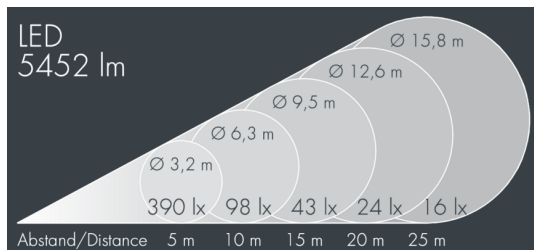

MonoFlood 4

8 204 265 049

13 × 7,5 W, 5452 lm, 4000 K neutral white,
medium wide beam 35°

Customized solutions and modifications are possible: Special RAL, DB or NCS colours as polyester powder coat, luminaires in 2700 K and other colour temperatures and versions for high ambient temperature.

Specification text

housing made of corrosion-resistant die-cast aluminum AlSi12, polyester powder coated by high-quality and UV-stabilized coating process, Colour: white RAL 9002, all exterior parts are stainless steel, tempered safety glass, anti-reflective coating from 1 side, dark screenprint, silicon gasket, closure with 4 stainless steel screws, for installation on poles \varnothing 60 - 100 mm, tiltable base made of powder coated aluminum, 2 drilled holes \varnothing 9 mm, spacing 95 mm, 1 centre hole \varnothing 13.5 mm, tilt range: 90°, 360° adjustable, cable gland: M20, connecting terminal: 3 pole, precise PMMA optics, integral driver (AC/DC), CRI > 80, max 3 SDCM, service life L90/B10 > 50.000 h, Beam angle (FWHM): 35°, luminous flux: 5452 lm, wattage: 98 W, delivered lumens 56 lm/W, protection type IP67, protection class I, impact resistance IK10, windage area 0,048 m², dimensions (L×H×W): 250 × 176 × 250 mm, weight 6.9 kg

Specification

Wattage	98 W	Beam angle (FWHM)	35°
Delivered lumens	56 lm/W	Housing colour	white RAL 9002
Light source	LED 4000 K	Power supply cable	\varnothing 6 – 13 mm
Color Rendering Index	CRI > 80	Protection type	IP67
Colour tolerance	max 3 SDCM	Protection class	I
Lifetime ta 25° C	L90/B10 > 50.000 h	Impact resistance	IK10
Control gear	on / off	Windage area	0,048m ²
Input voltage AC	100 – 280 V	Dimensions	250 × 176 × 250 mm
Input voltage DC	140 – 380 V	Weight	6,90 kg
Voltage protection	4 kV L/N 10 kV L/PE	Max. ambient temperature ta	35°