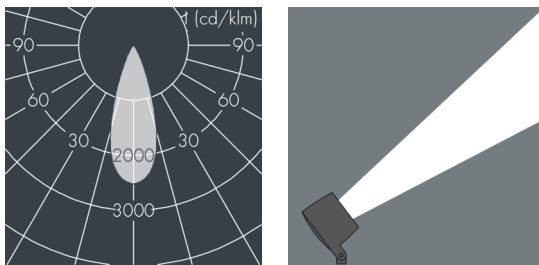

MonoFlood 4

8 204 265 049

13 × 7,5 W, 5452 lm, 4000 K neutral white,
medium wide beam 35°

Customized solutions and modifications are possible: Special RAL, DB or NCS colours as polyester powder coat, luminaires in 2700 K and other colour temperatures and versions for high ambient temperature.

Specification text

housing made of corrosion-resistant die-cast aluminum AlSi12, polyester powder coated by high-quality and UV-stabilized coating process, Colour: white RAL 9002, all exterior parts are stainless steel, tempered safety glass, anti-reflective coating from 1 side, dark screenprint, silicon gasket, closure with 4 stainless steel screws, for installation on poles \varnothing 60 - 100 mm, tiltable base made of powder coated aluminum, 2 drilled holes \varnothing 9 mm, spacing 95 mm, 1 centre hole \varnothing 13.5 mm, tilt range: 90°, 360° adjustable, cable gland: M20, connecting terminal: 3 pole, precise PMMA optics, integral driver (AC/DC), CRI > 80, max 3 SDCM, service life L90/B10 > 50.000 h, Beam angle (FWHM): 35°, luminous flux: 5452 lm, wattage: 98 W, delivered lumens 56 lm/W, protection type IP67, protection class I, impact resistance IK10, windage area 0,048 m², dimensions (L×H×W): 250 × 176 × 250 mm, weight 6.9 kg

Specification

Wattage	98 W	Beam angle (FWHM)	35°
Delivered lumens	56 lm/W	Housing colour	white RAL 9002
Light source	LED 4000 K	Power supply cable	\varnothing 6 – 13 mm
Color Rendering Index	CRI > 80	Protection type	IP67
Colour tolerance	max 3 SDCM	Protection class	I
Lifetime ta 25° C	L90/B10 > 50.000 h	Impact resistance	IK10
Control gear	on / off	Windage area	0,048m ²
Input voltage AC	100 – 280 V	Dimensions	250 × 176 × 250 mm
Input voltage DC	140 – 380 V	Weight	6,90 kg
Voltage protection	4 kV L/N 10 kV L/PE	Max. ambient temperature ta	35°