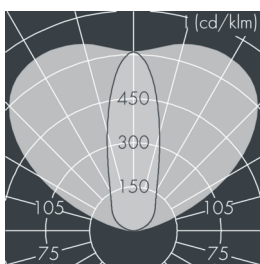

Monoline 1

8 780 155 009

4 × 2,5 W, 645 lm, 4000 K neutral white,
wall washer 34° / 126°

Customized solutions and modifications are possible: Special RAL, DB or NCS colours as polyester powder coat, luminaires in 2700 K and other colour temperatures and versions for high ambient temperature.

Specification text

housing made of corrosion-resistant die-cast aluminum AlSi12, polyester powder coated by high-quality and UV-stabilized coating process, Colour: silver grey, all exterior parts are stainless steel, tempered safety glass, anti-reflective coating from 1 side, with partial frosting for uniform light diffraction and dark silk-print, silicon gasket, closure with 4 stainless steel screws, wall bracket: 2 drilled holes Ø 7 mm, spacing 35 mm, tilt range: 180°, cable gland: M20, connecting terminal: 3 pole, highly efficient optics made of transparent thermoplastic for precise lighting tasks, integral driver (AC/DC), CRI > 80, max 3 SDCM, service life L80/B20 > 50.000 h, Beam angle (FWHM): 34° / 126°, luminous flux: 645 lm, wattage: 10 W, delivered lumens 64 lm/W, protection type IP65, protection class I, impact resistance IK08, windage area 0,016 m², dimensions (L×H×W): 222 × 50 × 62 mm, weight 1.2 kg

Wattage	10 W	Beam angle (FWHM)	34° / 126°
Delivered lumens	64 lm/W	Housing colour	silver grey
Light source	LED 4000 K	Power supply cable	Ø 6 – 13 mm
Color Rendering Index	CRI > 80	Protection type	IP65
Colour tolerance	max 3 SDCM	Protection class	I
Lifetime ta 25° C	L80/B20 > 50.000 h	Impact resistance	IK08
Control gear	on / off	Windage area	0,016m²
Input voltage AC	220 – 240 V	Dimensions	222 × 50 × 62 mm
Input voltage DC	220 – 240 V	Weight	1,20 kg
Voltage protection	2 kV L/N 4 kV L/PE	Max. ambient temperature ta	40°
Luminaires per B16A / C16A	50 / 50		