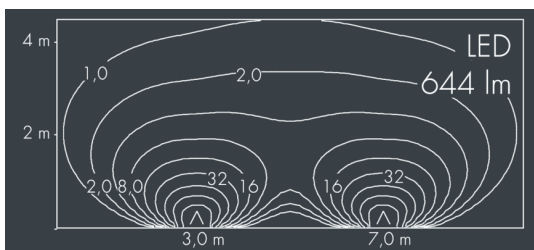

Monoline 1

8 780 155 009

4 × 2,5 W, 645 lm, 4000 K neutral white,
wall washer 34° / 126°

Customized solutions and modifications are possible: Special RAL, DB or NCS colours as polyester powder coat, luminaires in 2700 K and other colour temperatures and versions for high ambient temperature.

Specification text

housing made of corrosion-resistant die-cast aluminum AlSi12, polyester powder coated by high-quality and UV-stabilized coating process, Colour: silver grey, all exterior parts are stainless steel, tempered safety glass, anti-reflective coating from 1 side, with partial frosting for uniform light diffraction and dark silk-print, silicon gasket, closure with 4 stainless steel screws, wall bracket: 2 drilled holes Ø 7 mm, spacing 35 mm, tilt range: 180°, cable gland: M20, connecting terminal: 3 pole, highly efficient optics made of transparent thermoplastic for precise lighting tasks, integral driver (AC/DC), CRI > 80, max 3 SDCM, service life L80/B20 > 50.000 h, Beam angle (FWHM): 34° / 126°, luminous flux: 645 lm, wattage: 10 W, delivered lumens 64 lm/W, protection type IP65, protection class I, impact resistance IK08, windage area 0,016 m², dimensions (L×H×W): 222 × 50 × 62 mm, weight 1.2 kg

Wattage	10 W	Beam angle (FWHM)	34° / 126°
Delivered lumens	64 lm/W	Housing colour	silver grey
Light source	LED 4000 K	Power supply cable	Ø 6 – 13 mm
Color Rendering Index	CRI > 80	Protection type	IP65
Colour tolerance	max 3 SDCM	Protection class	I
Lifetime ta 25° C	L80/B20 > 50.000 h	Impact resistance	IK08
Control gear	on / off	Windage area	0,016m²
Input voltage AC	220 – 240 V	Dimensions	222 × 50 × 62 mm
Input voltage DC	220 – 240 V	Weight	1,20 kg
Voltage protection	2 kV L/N 4 kV L/PE	Max. ambient temperature ta	40°
Luminaires per B16A / C16A	50 / 50		