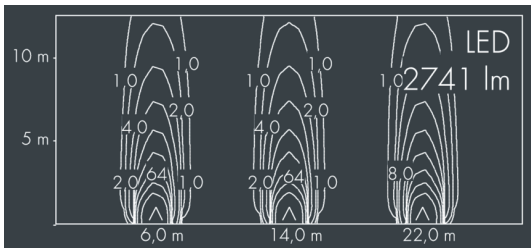

## Monoline 2

8 781 155 519

6 × 4,7 W, 2741 lm, 4000 K neutral white, DALI, narrow beam 12°

Customized solutions and modifications are possible: Special RAL, DB or NCS colours as polyester powder coat, luminaires in 2700 K and other colour temperatures and versions for high ambient temperature.

## Specification text

housing made of corrosion-resistant die-cast aluminum AlSi12, polyester powder coated by high-quality and UV-stabilized coating process, Colour: silver grey, all exterior parts are stainless steel, tempered safety glass, anti-reflective coating from 1 side, with partial frosting for uniform light diffraction and dark silk-print, silicon gasket, closure with 4 stainless steel screws, wall bracket: 2 drilled holes Ø 7 mm, spacing 35 mm, tilt range: 180°, cable gland: 2 x M20, cable entry: 2, connecting terminal: 5 pole, highly efficient optics made of transparent thermoplastic for precise lighting tasks, integral driver (DALI), CRI > 80, max 3 SDCM, service life L80/B20 > 50.000 h, Beam angle (FWHM): 12°, luminous flux: 2741 lm, wattage: 28 W, delivered lumens 98 lm/W, protection type IP65, protection class I, impact resistance IK08, windage area 0,032 m², dimensions (L×H×W): 472 × 50 × 62 mm, weight 2.1 kg

## Specification

Wattage	28 W	Beam angle (FWHM)	12°
Delivered lumens	98 lm/W	Housing colour	silver grey
Light source	LED 4000 K	Power supply cable	Ø 6 – 13 mm
Color Rendering Index	CRI > 80	Protection type	IP65
Colour tolerance	max 3 SDCM	Protection class	I
Lifetime ta 25° C	L80/B20 > 50.000 h	Impact resistance	IK08
Control gear	DALI	Windage area	0,032m²
Input voltage AC	220 – 240 V	Dimensions	472 × 50 × 62 mm
Input voltage DC	220 – 240 V	Weight	2,10 kg
Voltage protection	2 kV L/N   4 kV L/PE	Max. ambient temperature ta	35°
Luminaires per B16A / C16A	50 / 85		