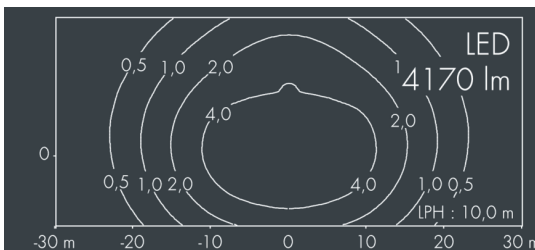

Monospace

8 250 055 009

55 W, 4170 lm, 4000 K neutral white,
Comfort Optic 71° / 139°

Customized solutions and modifications are possible: Special RAL, DB or NCS colours as polyester powder coat, luminaires in 2700 K and other colour temperatures and versions for high ambient temperature.

Specification text

housing made of corrosion-resistant die-cast aluminum ALSi12, polyester powder coated by high-quality and UV-stabilized coating process, Colour: silver grey, all exterior parts are stainless steel, tempered high efficiency safety glass, anti-reflective coating from 1 side, dark screenprint, silicon gasket, closure with 4 stainless steel screws, mounting bracket: 2 drilled holes Ø 7 mm, spacing 40 - 50 mm, 1 centre hole Ø 21 mm, tilt range: 180°, cable gland: M20, micro-prism optic directs light under defined angles and achieves, together with shielded LEDs, perfect glare control, integral control gear, CRI > 80, 3 SCDM, service life L80/B20 > 50.000 h, Beam angle (FWHM): 71° / 139°, luminous flux: 4170 lm, wattage: 55 W, delivered lumens 76 lm/W, protection type IP67, protection class I, impact resistance IK08, windage area 0,063 m², dimensions (LxHxW): 362 x 67 x 308 mm, weight 4.6 kg

IP67 IK08

Specification

Wattage	55 W	Beam angle (FWHM)	71° / 139°
Delivered lumens	76 lm/W	Housing colour	silver grey
Light source	LED 4000 K	Power supply cable	Ø 5 - 14 mm
Color Rendering Index	CRI > 80	Protection type	IP67
Colour tolerance	3 SCDM	Protection class	I
Lifetime ta 25° C	L80/B20 > 50.000 h	Impact resistance	IK08
Control gear	on / off	Windage area	0,063m ²
Input voltage AC	220 - 240 V	Dimensions	362 x 67 x 308 mm
Input voltage DC	220 - 240 V	Weight	4,60 kg
Voltage protection	6 kV L/N 8 kV L/PE	Max. ambient temperature ta	35°
Luminaires per B16A / C16A	10 / 16		