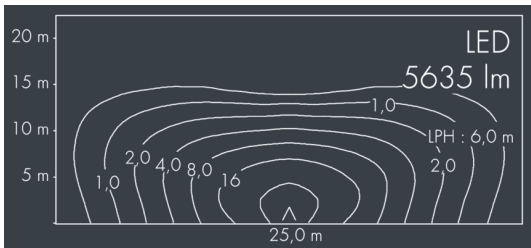

Monospace

8 250 356 159

4 × 11,5 W, 5635 lm, 3000 K warm white, DALI, lateral wide beam 33° / 148°

Customized solutions and modifications are possible: Special RAL, DB or NCS colours as polyester powder coat, luminaires in 2700 K and other colour temperatures and versions for high ambient temperature.

Specification text

housing made of corrosion-resistant die-cast aluminum AlSi12, polyester powder coated by high-quality and UV-stabilized coating process, Colour: silver grey, all exterior parts are stainless steel, tempered high efficiency safety glass, anti-reflective coating from 1 side, dark screenprint, silicon gasket, closure with 4 stainless steel screws, with pole top fitter for 1 luminaire for poles Ø 60/76 mm, 3 M8 grub screws, tilt range: 7°, cable gland: M20, with 8 m cable Ho5RN-F5G1, connecting terminal: 5 pole, highly efficient metallized PC reflector, integral driver (DALI), CRI > 80, 3 SCDM, service life L80/B20 > 50.000 h, Beam angle (FWHM): 33° / 148°, luminous flux: 5635 lm, wattage: 46 W, delivered lumens 122 lm/W, protection type IP67, protection class I, impact resistance IK08, windage area 0,063 m², dimensions (L×H×W): 362 × 67 × 308 mm, weight 5,1 kg

IP67 IK08

Specification

Wattage	46 W	Beam angle (FWHM)	33° / 148°
Delivered lumens	122 lm/W	Housing colour	silver grey
Light source	LED 3000 K	Power supply cable	Ø 5 – 14 mm
Color Rendering Index	CRI > 80	Protection type	IP67
Colour tolerance	3 SCDM	Protection class	I
Lifetime ta 25° C	L80/B20 > 50.000 h	Impact resistance	IK08
Control gear	DALI	Windage area	0,063m ²
Input voltage AC	220 – 240 V	Dimensions	362 × 67 × 308 mm
Input voltage DC	220 – 240 V	Weight	5,10 kg
Voltage protection	4 kV L/N 2 kV L/PE	Max. ambient temperature ta	35°
Luminaires per B16A / C16A	43 / 73		