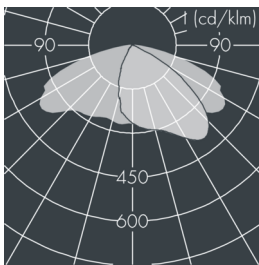

Monospace

8 250 356 159

4 × 11,5 W, 5635 lm, 3000 K warm white, DALI, lateral wide beam 33° / 148°

Customized solutions and modifications are possible: Special RAL, DB or NCS colours as polyester powder coat, luminaires in 2700 K and other colour temperatures and versions for high ambient temperature.

Specification text

housing made of corrosion-resistant die-cast aluminum AlSi12, polyester powder coated by high-quality and UV-stabilized coating process, Colour: silver grey, all exterior parts are stainless steel, tempered high efficiency safety glass, anti-reflective coating from 1 side, dark screenprint, silicon gasket, closure with 4 stainless steel screws, with pole top fitter for 1 luminaire for poles Ø 60/76 mm, 3 M8 grub screws, tilt range: 7°, cable gland: M20, with 8 m cable Ho5RN-F5G1, connecting terminal: 5 pole, highly efficient metallized PC reflector, integral driver (DALI), CRI > 80, 3 SCDM, service life L80/B20 > 50.000 h, Beam angle (FWHM): 33° / 148°, luminous flux: 5635 lm, wattage: 46 W, delivered lumens 122 lm/W, protection type IP67, protection class I, impact resistance IK08, windage area 0,063 m², dimensions (L×H×W): 362 × 67 × 308 mm, weight 5,1 kg

IP67 IK08

Specification

Wattage	46 W	Beam angle (FWHM)	33° / 148°
Delivered lumens	122 lm/W	Housing colour	silver grey
Light source	LED 3000 K	Power supply cable	Ø 5 – 14 mm
Color Rendering Index	CRI > 80	Protection type	IP67
Colour tolerance	3 SCDM	Protection class	I
Lifetime ta 25° C	L80/B20 > 50.000 h	Impact resistance	IK08
Control gear	DALI	Windage area	0,063m ²
Input voltage AC	220 – 240 V	Dimensions	362 × 67 × 308 mm
Input voltage DC	220 – 240 V	Weight	5,10 kg
Voltage protection	4 kV L/N 2 kV L/PE	Max. ambient temperature ta	35°
Luminaires per B16A / C16A	43 / 73		