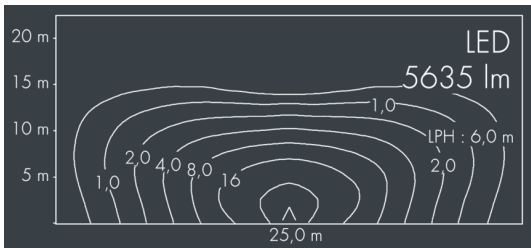

Monospace

8 250 366 059

4 × 11,5 W, 5635 lm, 3000 K warm white,
lateral wide beam 33° / 148°

Customized solutions and modifications are possible: Special RAL, DB or NCS colours as polyester powder coat, luminaires in 2700 K and other colour temperatures and versions for high ambient temperature.

Specification text

housing made of corrosion-resistant die-cast aluminum AlSi12, polyester powder coated by high-quality and UV-stabilized coating process, Colour: white RAL 9002, all exterior parts are stainless steel, tempered high efficiency safety glass, anti-reflective coating from 1 side, dark screenprint, silicon gasket, closure with 4 stainless steel screws, with pole top fitter for 1 luminaire for poles Ø 60/76 mm, 3 M8 grub screws, tilt range: 7°, cable gland: M20, with 8 m cable Ho5RN-F3G1, connecting terminal: 3 pole, highly efficient metallized PC reflector, integral control gear, CRI > 80, 3 SCDM, service life L80/B20 > 50.000 h, Beam angle (FWHM): 33° / 148°, luminous flux: 5635 lm, wattage: 46 W, delivered lumens 122 lm/W, protection type IP67, protection class I, impact resistance IK08, windage area 0,063 m², dimensions (L×H×W): 362 × 67 × 308 mm, weight 5,1 kg

IP67 IK08

Specification

Wattage	46 W	Beam angle (FWHM)	33° / 148°
Delivered lumens	122 lm/W	Housing colour	white RAL 9002
Light source	LED 3000 K	Power supply cable	Ø 5 – 14 mm
Color Rendering Index	CRI > 80	Protection type	IP67
Colour tolerance	3 SCDM	Protection class	I
Lifetime ta 25° C	L80/B20 > 50.000 h	Impact resistance	IK08
Control gear	on / off	Windage area	0,063m ²
Input voltage AC	220 – 240 V	Dimensions	362 × 67 × 308 mm
Input voltage DC	220 – 240 V	Weight	5,10 kg
Voltage protection	4 kV L/N 2 kV L/PE	Max. ambient temperature ta	35°
Luminaires per B16A / C16A	30 / 51		