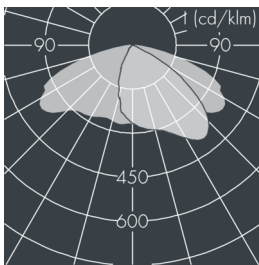

Monospace

8 250 366 059

4 × 11,5 W, 5635 lm, 3000 K warm white,
lateral wide beam 33° / 148°

Customized solutions and modifications are possible: Special RAL, DB or NCS colours as polyester powder coat, luminaires in 2700 K and other colour temperatures and versions for high ambient temperature.

Specification text

housing made of corrosion-resistant die-cast aluminum AlSi12, polyester powder coated by high-quality and UV-stabilized coating process, Colour: white RAL 9002, all exterior parts are stainless steel, tempered high efficiency safety glass, anti-reflective coating from 1 side, dark screenprint, silicon gasket, closure with 4 stainless steel screws, with pole top fitter for 1 luminaire for poles Ø 60/76 mm, 3 M8 grub screws, tilt range: 7°, cable gland: M20, with 8 m cable Ho5RN-F3G1, connecting terminal: 3 pole, highly efficient metallized PC reflector, integral control gear, CRI > 80, 3 SCDM, service life L80/B20 > 50.000 h, Beam angle (FWHM): 33° / 148°, luminous flux: 5635 lm, wattage: 46 W, delivered lumens 122 lm/W, protection type IP67, protection class I, impact resistance IK08, windage area 0,063 m², dimensions (L×H×W): 362 × 67 × 308 mm, weight 5,1 kg

IP67 IK08

Specification

Wattage	46 W	Beam angle (FWHM)	33° / 148°
Delivered lumens	122 lm/W	Housing colour	white RAL 9002
Light source	LED 3000 K	Power supply cable	Ø 5 – 14 mm
Color Rendering Index	CRI > 80	Protection type	IP67
Colour tolerance	3 SCDM	Protection class	I
Lifetime ta 25° C	L80/B20 > 50.000 h	Impact resistance	IK08
Control gear	on / off	Windage area	0,063m ²
Input voltage AC	220 – 240 V	Dimensions	362 × 67 × 308 mm
Input voltage DC	220 – 240 V	Weight	5,10 kg
Voltage protection	4 kV L/N 2 kV L/PE	Max. ambient temperature ta	35°
Luminaires per B16A / C16A	30 / 51		