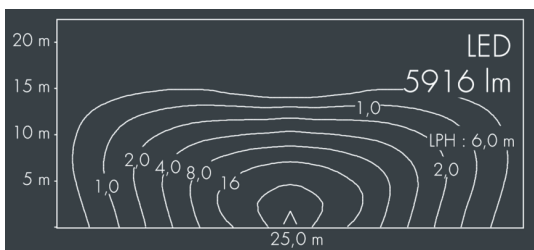

## Monospace

8 252 045 059

4 × 11,5 W, 5916 lm, 4000 K neutral white,  
lateral wide beam 33° / 148°

Customized solutions and modifications are possible: Special RAL, DB or NCS colours as polyester powder coat, luminaires in 2700 K and other colour temperatures and versions for high ambient temperature.

## Specification text

housing made of corrosion-resistant die-cast aluminum AlSi12, polyester powder coated by high-quality and UV-stabilized coating process, Colour: black RAL 7021, all exterior parts are stainless steel, tempered high efficiency safety glass, anti-reflective coating from 1 side, dark screenprint, silicon gasket, closure with 4 stainless steel screws, mounting bracket: 2 drilled holes Ø 7 mm, spacing 40 - 50 mm, 1 centre hole Ø 21 mm, tilt range: 180°, cable gland: M20, connecting terminal: 3 pole, highly efficient metallized PC reflector, integral control gear, CRI > 80, 3 SCDM, service life L80/B20 > 50.000 h, Beam angle (FWHM): 33° / 148°, luminous flux: 5916 lm, wattage: 46 W, delivered lumens 129 lm/W, protection type IP67, protection class II, impact resistance IK08, windage area 0,063 m², dimensions (L×H×W): 362 × 67 × 308 mm, weight 4.5 kg

## Specification

Wattage	46 W	Beam angle (FWHM)	33° / 148°
Delivered lumens	129 lm/W	Housing colour	black RAL 7021
Light source	LED 4000 K	Power supply cable	Ø 5 - 14 mm
Color Rendering Index	CRI > 80	Protection type	IP67
Colour tolerance	3 SCDM	Protection class	II
Lifetime ta 25° C	L80/B20 > 50.000 h	Impact resistance	IK08
Control gear	on / off	Windage area	0,063m²
Input voltage AC	220 - 240 V	Dimensions	362 × 67 × 308 mm
Input voltage DC	220 - 240 V	Weight	4,50 kg
Voltage protection	4 kV L/N   2 kV L/PE	Max. ambient temperature ta	35°
Luminaires per B16A / C16A	30 / 51		