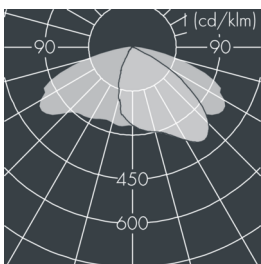

## Monospace

8 252 045 059

4 × 11,5 W, 5916 lm, 4000 K neutral white,  
lateral wide beam 33° / 148°

Customized solutions and modifications are possible: Special RAL, DB or NCS colours as polyester powder coat, luminaires in 2700 K and other colour temperatures and versions for high ambient temperature.

## Specification text

housing made of corrosion-resistant die-cast aluminum AlSi12, polyester powder coated by high-quality and UV-stabilized coating process, Colour: black RAL 7021, all exterior parts are stainless steel, tempered high efficiency safety glass, anti-reflective coating from 1 side, dark screenprint, silicon gasket, closure with 4 stainless steel screws, mounting bracket: 2 drilled holes Ø 7 mm, spacing 40 - 50 mm, 1 centre hole Ø 21 mm, tilt range: 180°, cable gland: M20, connecting terminal: 3 pole, highly efficient metallized PC reflector, integral control gear, CRI > 80, 3 SCDM, service life L80/B20 > 50.000 h, Beam angle (FWHM): 33° / 148°, luminous flux: 5916 lm, wattage: 46 W, delivered lumens 129 lm/W, protection type IP67, protection class II, impact resistance IK08, windage area 0,063 m², dimensions (L×H×W): 362 × 67 × 308 mm, weight 4.5 kg

## Specification

Wattage	46 W	Beam angle (FWHM)	33° / 148°
Delivered lumens	129 lm/W	Housing colour	black RAL 7021
Light source	LED 4000 K	Power supply cable	Ø 5 - 14 mm
Color Rendering Index	CRI > 80	Protection type	IP67
Colour tolerance	3 SCDM	Protection class	II
Lifetime ta 25° C	L80/B20 > 50.000 h	Impact resistance	IK08
Control gear	on / off	Windage area	0,063m²
Input voltage AC	220 - 240 V	Dimensions	362 × 67 × 308 mm
Input voltage DC	220 - 240 V	Weight	4,50 kg
Voltage protection	4 kV L/N   2 kV L/PE	Max. ambient temperature ta	35°
Luminaires per B16A / C16A	30 / 51		