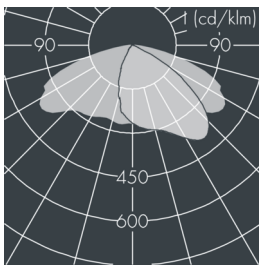

Monospace

8 252 355 059

4 × 11,5 W, 5916 lm, 4000 K neutral white,
lateral wide beam 33° / 148°

Customized solutions and modifications are possible: Special RAL, DB or NCS colours as polyester powder coat, luminaires in 2700 K and other colour temperatures and versions for high ambient temperature.

Specification text

housing made of corrosion-resistant die-cast aluminum AlSi12, polyester powder coated by high-quality and UV-stabilized coating process, Colour: silver grey, all exterior parts are stainless steel, tempered high efficiency safety glass, anti-reflective coating from 1 side, dark screenprint, silicon gasket, closure with 4 stainless steel screws, with pole top fitter for 1 luminaire for poles Ø 60/76 mm, 3 M8 grub screws, tilt range: 7°, cable gland: M20, with 8 m cable Ho5RN-F3G1, connecting terminal: 3 pole, highly efficient metallized PC reflector, integral control gear, CRI > 80, 3 SCDM, service life L80/B20 > 50.000 h, Beam angle (FWHM): 33° / 148°, luminous flux: 5916 lm, wattage: 46 W, delivered lumens 129 lm/W, protection type IP67, protection class II, impact resistance IK08, windage area 0,063 m², dimensions (L×H×W): 362 × 67 × 308 mm, weight 5.1 kg

IP67 IK08

Specification

Wattage	46 W	Beam angle (FWHM)	33° / 148°
Delivered lumens	129 lm/W	Housing colour	silver grey
Light source	LED 4000 K	Power supply cable	Ø 5 – 14 mm
Color Rendering Index	CRI > 80	Protection type	IP67
Colour tolerance	3 SCDM	Protection class	II
Lifetime ta 25° C	L80/B20 > 50.000 h	Impact resistance	IK08
Control gear	on / off	Windage area	0,063m ²
Input voltage AC	220 – 240 V	Dimensions	362 × 67 × 308 mm
Input voltage DC	220 – 240 V	Weight	5,10 kg
Voltage protection	4 kV L/N 2 kV L/PE	Max. ambient temperature ta	35°
Luminaires per B16A / C16A	30 / 51		