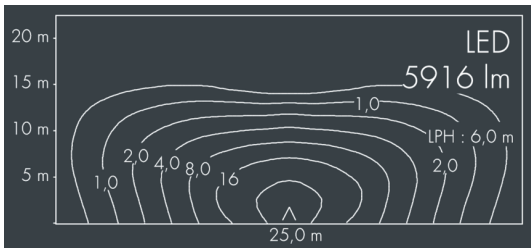

Monospace

8 252 355 059

4 × 11,5 W, 5916 lm, 4000 K neutral white,
lateral wide beam 33° / 148°

Customized solutions and modifications are possible: Special RAL, DB or NCS colours as polyester powder coat, luminaires in 2700 K and other colour temperatures and versions for high ambient temperature.

Specification text

housing made of corrosion-resistant die-cast aluminum AlSi12, polyester powder coated by high-quality and UV-stabilized coating process, Colour: silver grey, all exterior parts are stainless steel, tempered high efficiency safety glass, anti-reflective coating from 1 side, dark screenprint, silicon gasket, closure with 4 stainless steel screws, with pole top fitter for 1 luminaire for poles Ø 60/76 mm, 3 M8 grub screws, tilt range: 7°, cable gland: M20, with 8 m cable Ho5RN-F3G1, connecting terminal: 3 pole, highly efficient metallized PC reflector, integral control gear, CRI > 80, 3 SCDM, service life L80/B20 > 50.000 h, Beam angle (FWHM): 33° / 148°, luminous flux: 5916 lm, wattage: 46 W, delivered lumens 129 lm/W, protection type IP67, protection class II, impact resistance IK08, windage area 0,063 m², dimensions (L×H×W): 362 × 67 × 308 mm, weight 5.1 kg

IP67 IK08

Specification

Wattage	46 W	Beam angle (FWHM)	33° / 148°
Delivered lumens	129 lm/W	Housing colour	silver grey
Light source	LED 4000 K	Power supply cable	Ø 5 – 14 mm
Color Rendering Index	CRI > 80	Protection type	IP67
Colour tolerance	3 SCDM	Protection class	II
Lifetime ta 25° C	L80/B20 > 50.000 h	Impact resistance	IK08
Control gear	on / off	Windage area	0,063m ²
Input voltage AC	220 – 240 V	Dimensions	362 × 67 × 308 mm
Input voltage DC	220 – 240 V	Weight	5,10 kg
Voltage protection	4 kV L/N 2 kV L/PE	Max. ambient temperature ta	35°
Luminaires per B16A / C16A	30 / 51		