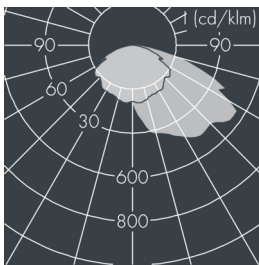

Monospace

8 252 355 089

54 W, 6975 lm, 4000 K neutral white,
asymmetrical wide beam 60° / 138°

Customized solutions and modifications are possible: Special RAL, DB or NCS colours as polyester powder coat, luminaires in 2700 K and other colour temperatures and versions for high ambient temperature.

Specification text

housing made of corrosion-resistant die-cast aluminum ALSi12, polyester powder coated by high-quality and UV-stabilized coating process, Colour: silver grey, all exterior parts are stainless steel, tempered high efficiency safety glass, anti-reflective coating from 1 side, dark screenprint, silicon gasket, closure with 4 stainless steel screws, with pole top fitter for 1 luminaire for poles Ø 60/76 mm, 3 M8 grub screws, tilt range: 7°, cable gland: M20, with 8 m cable Ho5RN-F3G1, connecting terminal: 3 pole, highly efficient metallized PC reflector, integral control gear, CRI > 80, 3 SCDM, service life L80/B20 > 50.000 h, Beam angle (FWHM): 60° / 138°, luminous flux: 6975 lm, wattage: 54 W, delivered lumens 129 lm/W, protection type IP67, protection class II, impact resistance IK08, windage area 0,063 m², dimensions (L×H×W): 362 × 67 × 308 mm, weight 5.1 kg

IP67 IK08

Specification

Wattage	54 W	Beam angle (FWHM)	60° / 138°
Delivered lumens	129 lm/W	Housing colour	silver grey
Light source	LED 4000 K	Power supply cable	Ø 5 – 14 mm
Color Rendering Index	CRI > 80	Protection type	IP67
Colour tolerance	3 SCDM	Protection class	II
Lifetime ta 25° C	L80/B20 > 50.000 h	Impact resistance	IK08
Control gear	on / off	Windage area	0,063m ²
Input voltage AC	220 – 240 V	Dimensions	362 × 67 × 308 mm
Input voltage DC	220 – 240 V	Weight	5,10 kg
Voltage protection	6 kV L/N 8 kV L/PE	Max. ambient temperature ta	35°
Luminaires per B16A / C16A	10 / 16		