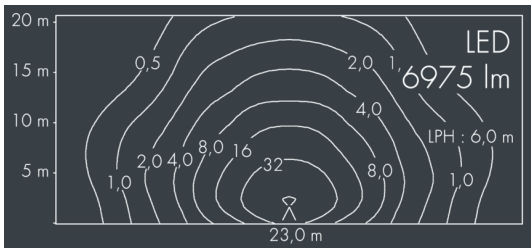

Monospace

8 252 355 089

54 W, 6975 lm, 4000 K neutral white,
asymmetrical wide beam 60° / 138°

Customized solutions and modifications are possible: Special RAL, DB or NCS colours as polyester powder coat, luminaires in 2700 K and other colour temperatures and versions for high ambient temperature.

Specification text

housing made of corrosion-resistant die-cast aluminum ALSi12, polyester powder coated by high-quality and UV-stabilized coating process, Colour: silver grey, all exterior parts are stainless steel, tempered high efficiency safety glass, anti-reflective coating from 1 side, dark screenprint, silicon gasket, closure with 4 stainless steel screws, with pole top fitter for 1 luminaire for poles Ø 60/76 mm, 3 M8 grub screws, tilt range: 7°, cable gland: M20, with 8 m cable Ho5RN-F3G1, connecting terminal: 3 pole, highly efficient metallized PC reflector, integral control gear, CRI > 80, 3 SCDM, service life L80/B20 > 50.000 h, Beam angle (FWHM): 60° / 138°, luminous flux: 6975 lm, wattage: 54 W, delivered lumens 129 lm/W, protection type IP67, protection class II, impact resistance IK08, windage area 0,063 m², dimensions (L×H×W): 362 × 67 × 308 mm, weight 5.1 kg

IP67 IK08

Specification

Wattage	54 W	Beam angle (FWHM)	60° / 138°
Delivered lumens	129 lm/W	Housing colour	silver grey
Light source	LED 4000 K	Power supply cable	Ø 5 – 14 mm
Color Rendering Index	CRI > 80	Protection type	IP67
Colour tolerance	3 SCDM	Protection class	II
Lifetime ta 25° C	L80/B20 > 50.000 h	Impact resistance	IK08
Control gear	on / off	Windage area	0,063m ²
Input voltage AC	220 – 240 V	Dimensions	362 × 67 × 308 mm
Input voltage DC	220 – 240 V	Weight	5,10 kg
Voltage protection	6 kV L/N 8 kV L/PE	Max. ambient temperature ta	35°
Luminaires per B16A / C16A	10 / 16		