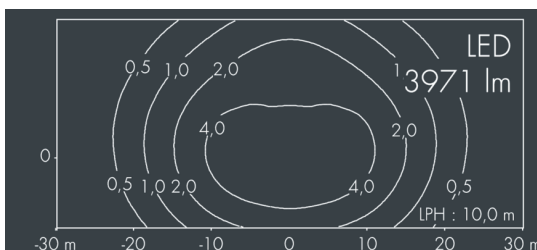

Monospace

8 252 366 009

55 W, 3971 lm, 3000 K warm white,
Comfort Optic 71° / 139°

Customized solutions and modifications are possible: Special RAL, DB or NCS colours as polyester powder coat, luminaires in 2700 K and other colour temperatures and versions for high ambient temperature.

Specification text

housing made of corrosion-resistant die-cast aluminum AlSi12, polyester powder coated by high-quality and UV-stabilized coating process, Colour: white RAL 9002, all exterior parts are stainless steel, tempered high efficiency safety glass, anti-reflective coating from 1 side, dark screenprint, silicon gasket, closure with 4 stainless steel screws, with pole top fitter for 1 luminaire for poles Ø 60/76 mm, 3 M8 grub screws, tilt range: 7°, cable gland: M20, micro-prism optic directs light under defined angles and achieves, together with shielded LEDs, perfect glare control, integral control gear, CRI > 80, 3 SCDM, service life L80/B20 > 50.000 h, Beam angle (FWHM): 71° / 139°, luminous flux: 3971 lm, wattage: 55 W, delivered lumens 72 lm/W, protection type IP67, protection class II, impact resistance IK08, windage area 0,063 m², dimensions (L×H×W): 362 × 67 × 308 mm, weight 5,2 kg

IP 67 IK 08

Specification

Wattage	55 W	Beam angle (FWHM)	71° / 139°
Delivered lumens	72 lm/W	Housing colour	white RAL 9002
Light source	LED 3000 K	Power supply cable	Ø 5 – 14 mm
Color Rendering Index	CRI > 80	Protection type	IP67
Colour tolerance	3 SCDM	Protection class	II
Lifetime ta 25° C	L80/B20 > 50.000 h	Impact resistance	IK08
Control gear	on / off	Windage area	0,063m ²
Input voltage AC	220 – 240 V	Dimensions	362 × 67 × 308 mm
Input voltage DC	220 – 240 V	Weight	5,20 kg
Voltage protection	6 kV L/N 8 kV L/PE	Max. ambient temperature ta	35°
Luminaires per B16A / C16A	10 / 16		