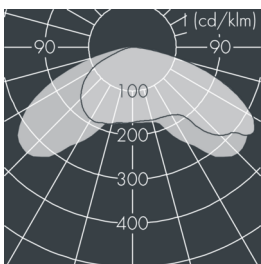

Monospace

8 252 366 009

55 W, 3971 lm, 3000 K warm white,
Comfort Optic 71° / 139°

Customized solutions and modifications are possible: Special RAL, DB or NCS colours as polyester powder coat, luminaires in 2700 K and other colour temperatures and versions for high ambient temperature.

Specification text

housing made of corrosion-resistant die-cast aluminum AlSi12, polyester powder coated by high-quality and UV-stabilized coating process, Colour: white RAL 9002, all exterior parts are stainless steel, tempered high efficiency safety glass, anti-reflective coating from 1 side, dark screenprint, silicon gasket, closure with 4 stainless steel screws, with pole top fitter for 1 luminaire for poles Ø 60/76 mm, 3 M8 grub screws, tilt range: 7°, cable gland: M20, micro-prism optic directs light under defined angles and achieves, together with shielded LEDs, perfect glare control, integral control gear, CRI > 80, 3 SCDM, service life L80/B20 > 50.000 h, Beam angle (FWHM): 71° / 139°, luminous flux: 3971 lm, wattage: 55 W, delivered lumens 72 lm/W, protection type IP67, protection class II, impact resistance IK08, windage area 0,063 m², dimensions (L×H×W): 362 × 67 × 308 mm, weight 5,2 kg

IP 67 IK 08

Specification

Wattage	55 W	Beam angle (FWHM)	71° / 139°
Delivered lumens	72 lm/W	Housing colour	white RAL 9002
Light source	LED 3000 K	Power supply cable	Ø 5 – 14 mm
Color Rendering Index	CRI > 80	Protection type	IP67
Colour tolerance	3 SCDM	Protection class	II
Lifetime ta 25° C	L80/B20 > 50.000 h	Impact resistance	IK08
Control gear	on / off	Windage area	0,063m ²
Input voltage AC	220 – 240 V	Dimensions	362 × 67 × 308 mm
Input voltage DC	220 – 240 V	Weight	5,20 kg
Voltage protection	6 kV L/N 8 kV L/PE	Max. ambient temperature ta	35°
Luminaires per B16A / C16A	10 / 16		