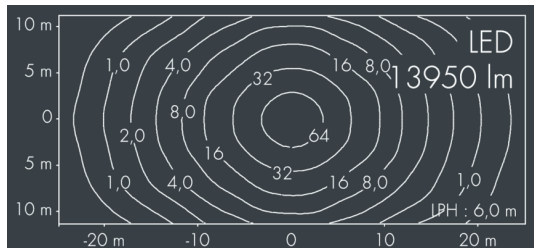

Monospace

8 252 455 089

10 × 10,8 W, 13950 lm, 4000 K neutral white,
asymmetrical wide beam 60° / 138°

Customized solutions and modifications are possible: Special RAL, DB or NCS colours as polyester powder coat, luminaires in 2700 K and other colour temperatures and versions for high ambient temperature.

Specification text

housing made of corrosion-resistant die-cast aluminum AlSi12, polyester powder coated by high-quality and UV-stabilized coating process, Colour: silver grey, all exterior parts are stainless steel, tempered high efficiency safety glass, anti-reflective coating from 1 side, dark screenprint, silicon gasket, closure with 4 stainless steel screws, with pole top fitter for 2 luminaires for poles Ø 60/76 mm, 3 M8 grub screws, tilt range: 7°, cable gland: M20, with 2x 8 m cable Ho5RN-F3G1, connecting terminal: 3 pole, highly efficient metallized PC reflector, integral control gear, CRI > 80, 3 SCDM, service life L80/B20 > 50.000 h,

Beam angle (FWHM): 60° / 138°, luminous flux: 13950 lm, wattage: 108 W, delivered lumens 129 lm/W, protection type IP67, protection class II, impact resistance IK08, windage area 0,063 m², dimensions (L×H×W): 924 × 67 × 308 mm, weight 9.7 kg

IP67 IK08

Specification

Wattage	108 W	Beam angle (FWHM)	60° / 138°
Delivered lumens	129 lm/W	Housing colour	silver grey
Light source	LED 4000 K	Power supply cable	Ø 5 – 14 mm
Color Rendering Index	CRI > 80	Protection type	IP67
Colour tolerance	3 SCDM	Protection class	II
Lifetime ta 25° C	L80/B20 > 50.000 h	Impact resistance	IK08
Control gear	on / off	Windage area	0,063m ²
Input voltage AC	220 – 240 V	Dimensions	924 × 67 × 308 mm
Input voltage DC	220 – 240 V	Weight	9,70 kg
Voltage protection	6 kV L/N 8 kV L/PE	Max. ambient temperature ta	35°
Luminaires per B16A / C16A	10 / 16		