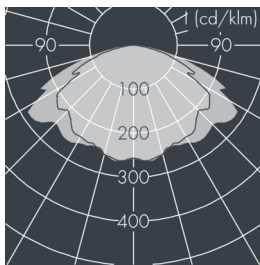

Monospace

8 252 455 089

10 × 10,8 W, 13950 lm, 4000 K neutral white,
asymmetrical wide beam 60° / 138°

Customized solutions and modifications are possible: Special RAL, DB or NCS colours as polyester powder coat, luminaires in 2700 K and other colour temperatures and versions for high ambient temperature.

Specification text

housing made of corrosion-resistant die-cast aluminum AlSi12, polyester powder coated by high-quality and UV-stabilized coating process, Colour: silver grey, all exterior parts are stainless steel, tempered high efficiency safety glass, anti-reflective coating from 1 side, dark screenprint, silicon gasket, closure with 4 stainless steel screws, with pole top fitter for 2 luminaires for poles Ø 60/76 mm, 3 M8 grub screws, tilt range: 7°, cable gland: M20, with 2x 8 m cable Ho5RN-F3G1, connecting terminal: 3 pole, highly efficient metallized PC reflector, integral control gear, CRI > 80, 3 SCDM, service life L80/B20 > 50.000 h,

Beam angle (FWHM): 60° / 138°, luminous flux: 13950 lm, wattage: 108 W, delivered lumens 129 lm/W, protection type IP67, protection class II, impact resistance IK08, windage area 0,063 m², dimensions (L×H×W): 924 × 67 × 308 mm, weight 9.7 kg

IP67 IK08

Specification

Wattage	108 W	Beam angle (FWHM)	60° / 138°
Delivered lumens	129 lm/W	Housing colour	silver grey
Light source	LED 4000 K	Power supply cable	Ø 5 – 14 mm
Color Rendering Index	CRI > 80	Protection type	IP67
Colour tolerance	3 SCDM	Protection class	II
Lifetime ta 25° C	L80/B20 > 50.000 h	Impact resistance	IK08
Control gear	on / off	Windage area	0,063m ²
Input voltage AC	220 – 240 V	Dimensions	924 × 67 × 308 mm
Input voltage DC	220 – 240 V	Weight	9,70 kg
Voltage protection	6 kV L/N 8 kV L/PE	Max. ambient temperature ta	35°
Luminaires per B16A / C16A	10 / 16		