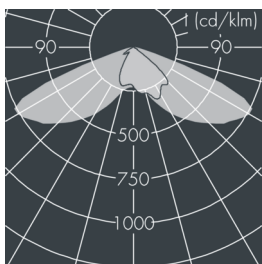

### Monospot 3

8 903 055 189

36 W, 3458 lm, 4000 K neutral white, DALI,  
Street Optic 52° / 138°

Customized solutions and modifications are possible: Special RAL, DB or NCS colours as polyester powder coat, luminaires in 2700 K and other colour temperatures and versions for high ambient temperature.

### Specification text

housing made of corrosion-resistant die-cast aluminum AlSi12, polyester powder coated by high-quality and UV-stabilized coating process, Colour: silver grey, all exterior parts are stainless steel, tempered safety glass, anti-reflective coating from 1 side, dark screenprint, silicon gasket, closure with 3 stainless steel screws, bracket: 2 long holes  $\varnothing$  7 mm, spacing 30-40 mm, 1 centre hole  $\varnothing$  17 mm, tilt range: 180°, cable gland: M20, connecting terminal: 5 pole, lens for batwing light distribution made of highly efficient optical silicon, integral, dimmable driver (DALI), CRI > 85, max 2 SDCM, service life L90/B10 > 50.000 h, Beam angle (FWHM): 52° / 138°, luminous flux: 3458 lm, wattage: 36 W, delivered lumens 96 lm/W, protection type IP67, protection class I, impact resistance IK08, windage area 0,049 m<sup>2</sup>, dimensions:  $\varnothing$  175 mm, width 200 mm, weight 3.9 kg

### Specification

Wattage	36 W	Beam angle (FWHM)	52° / 138°
Delivered lumens	96 lm/W	Housing colour	silver grey
Light source	LED 4000 K	Power supply cable	$\varnothing$ 6 – 13 mm
Color Rendering Index	CRI > 85	Protection type	IP67
Colour tolerance	max 2 SDCM	Protection class	I
Lifetime ta 25° C	L90/B10 > 50.000 h	Impact resistance	IK08
Control gear	DALI	Windage area	0,049m <sup>2</sup>
Input voltage AC	110 – 240 V	Dimensions	$\varnothing$ 175 mm, width 200 mm
Input voltage DC	190 – 250 V	Weight	3,90 kg
Voltage protection	4 kV L/N   5 kV L/PE	Max. ambient temperature ta	30°
Luminaires per B16A / C16A	30 / 51		