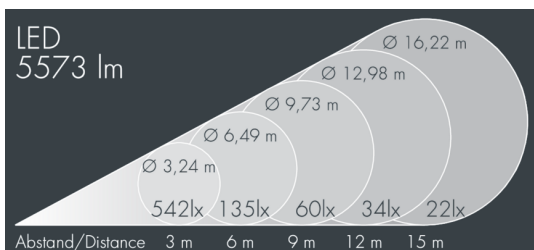

## Monospot 4

8 904 056 059

70 W, 5573 lm, 3000 K warm white,  
wide beam 57°

Customized solutions and modifications are possible: Special RAL, DB or NCS colours as polyester powder coat, luminaires in 2700 K and other colour temperatures and versions for high ambient temperature.

## Specification text

housing made of corrosion-resistant die-cast aluminum ALSi12, polyester powder coated by high-quality and UV-stabilized coating process, Colour: silver grey, all exterior parts are stainless steel, tempered safety glass, anti-reflective coating from 1 side, dark screenprint, silicon gasket, closure with 3 stainless steel screws, bracket: 2 long holes  $\varnothing$  7 mm, spacing 40-60 mm, 1 centre hole  $\varnothing$  21 mm, tilt range: 180°, cable gland: M20, connecting terminal: 3 pole, highly efficient faceted rotationally symmetrical reflector, integral driver (AC/DC), CRI > 80, max 2 SDCM, service life L90/B10 > 50.000 h, Beam angle (FWHM): 57°, luminous flux: 5573 lm, wattage: 70 W, delivered lumens 80 lm/W, protection type IP67, protection class I, impact resistance IK08, windage area 0,075 m<sup>2</sup>, dimensions:  $\varnothing$  210 mm, width 240 mm, weight 4.8 kg

## Specification

Wattage	70 W	Beam angle (FWHM)	57°
Delivered lumens	80 lm/W	Housing colour	silver grey
Light source	LED 3000 K	Power supply cable	$\varnothing$ 6 – 13 mm
Color Rendering Index	CRI > 80	Protection type	IP67
Colour tolerance	max 2 SDCM	Protection class	I
Lifetime ta 25° C	L90/B10 > 50.000 h	Impact resistance	IK08
Control gear	on / off	Windage area	0,075m <sup>2</sup>
Input voltage AC	220 – 240 V	Dimensions	$\varnothing$ 210 mm, width 240 mm
Input voltage DC	195 – 255 V	Weight	4,80 kg
Voltage protection	2 kV L/N   4 kV L/PE	Max. ambient temperature ta	35°
Luminaires per B16A / C16A	10 / 16		