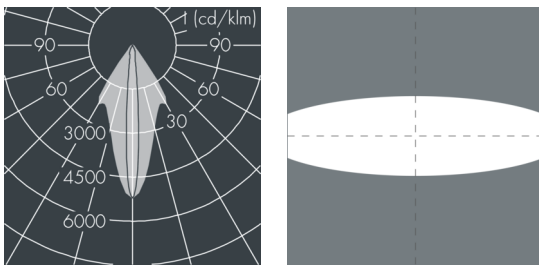

Monospot 3

8 907 055 239

36 W, 2970 lm, 4000 K neutral white, 1-10V, linear, horizontal 9° / 36°

Customized solutions and modifications are possible: Special RAL, DB or NCS colours as polyester powder coat, luminaires in 2700 K and other colour temperatures and versions for high ambient temperature.

Specification text

housing made of corrosion-resistant die-cast aluminum AlSi12, polyester powder coated by high-quality and UV-stabilized coating process, Colour: silver grey, all exterior parts are stainless steel, tempered safety glass, anti-reflective coating from 1 side, dark screenprint, silicon gasket, closure with 3 stainless steel screws, bracket: 2 long holes \varnothing 7 mm, spacing 30-40 mm, 1 centre hole \varnothing 17 mm, tilt range: 180°, cable gland: M20, connecting terminal: 5 pole, highly efficient faceted rotationally symmetrical reflector, integral driver (dimnable 1-10V), CRI > 80, max 2 SDCM, service life L90/B10 > 50.000 h, Beam angle (FWHM): 9° / 36°, luminous flux: 2970 lm, wattage: 36 W, delivered lumens 82 lm/W, protection type IP67, protection class II, impact resistance IK08, windage area 0,049 m², dimensions: \varnothing 175 mm, width 200 mm, weight 3 kg

IP 67 IK 08

Specification

Wattage	36 W	Beam angle (FWHM)	9° / 36°
Delivered lumens	82 lm/W	Housing colour	silver grey
Light source	LED 4000 K	Power supply cable	\varnothing 6 – 13 mm
Color Rendering Index	CRI > 80	Protection type	IP67
Colour tolerance	max 2 SDCM	Protection class	II
Lifetime ta 25° C	L90/B10 > 50.000 h	Impact resistance	IK08
Control gear	1-10V	Windage area	0,049m ²
Input voltage AC	110 – 240 V	Dimensions	\varnothing 175 mm, width 200 mm
Input voltage DC	190 – 250 V	Weight	3,00 kg
Voltage protection	4 kV L/N 5 kV L/PE	Max. ambient temperature ta	35°
Luminaires per B16A / C16A	30 / 51		