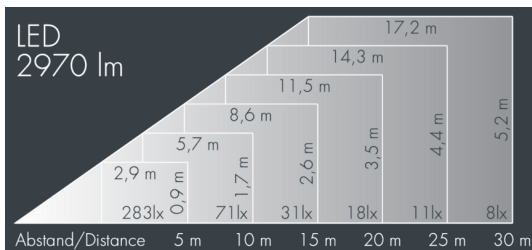

Monospot 3

8 907 055 239

36 W, 2970 lm, 4000 K neutral white, 1-10V, linear, horizontal 9° / 36°

Customized solutions and modifications are possible: Special RAL, DB or NCS colours as polyester powder coat, luminaires in 2700 K and other colour temperatures and versions for high ambient temperature.

Specification text

housing made of corrosion-resistant die-cast aluminum AlSi12, polyester powder coated by high-quality and UV-stabilized coating process, Colour: silver grey, all exterior parts are stainless steel, tempered safety glass, anti-reflective coating from 1 side, dark screenprint, silicon gasket, closure with 3 stainless steel screws, bracket: 2 long holes \varnothing 7 mm, spacing 30-40 mm, 1 centre hole \varnothing 17 mm, tilt range: 180°, cable gland: M20, connecting terminal: 5 pole, highly efficient faceted rotationally symmetrical reflector, integral driver (dimnable 1-10V), CRI > 80, max 2 SDCM, service life L90/B10 > 50.000 h, Beam angle (FWHM): 9° / 36°, luminous flux: 2970 lm, wattage: 36 W, delivered lumens 82 lm/W, protection type IP67, protection class II, impact resistance IK08, windage area 0,049 m², dimensions: \varnothing 175 mm, width 200 mm, weight 3 kg

IP 67 IK 08

Specification

Wattage	36 W	Beam angle (FWHM)	9° / 36°
Delivered lumens	82 lm/W	Housing colour	silver grey
Light source	LED 4000 K	Power supply cable	\varnothing 6 – 13 mm
Color Rendering Index	CRI > 80	Protection type	IP67
Colour tolerance	max 2 SDCM	Protection class	II
Lifetime ta 25° C	L90/B10 > 50.000 h	Impact resistance	IK08
Control gear	1-10V	Windage area	0,049m ²
Input voltage AC	110 – 240 V	Dimensions	\varnothing 175 mm, width 200 mm
Input voltage DC	190 – 250 V	Weight	3,00 kg
Voltage protection	4 kV L/N 5 kV L/PE	Max. ambient temperature ta	35°
Luminaires per B16A / C16A	30 / 51		