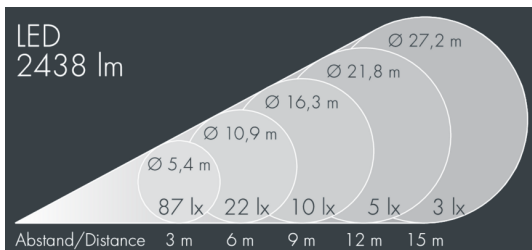

## Monospot S3

8 993 055 159

28 W, 2438 lm, 4000 K neutral white, DALI, wide beam (with indirect reflector) 84°

Customized solutions and modifications are possible: Special RAL, DB or NCS colours as polyester powder coat, luminaires in 2700 K and other colour temperatures and versions for high ambient temperature.

## Specification text

housing made of corrosion-resistant die-cast aluminum AlSi12, polyester powder coated by high-quality and UV-stabilized coating process, Colour: silver grey, all exterior parts are stainless steel, tempered safety glass, anti-reflective coating from 1 side, dark screenprint, silicon gasket, closure with 3 stainless steel screws, mounting bracket: 2 drilled holes Ø 7 mm, spacing 30-40 mm, 1 centre hole Ø 17 mm, tilt range: 180°, cable gland: M16, connecting terminal: 5 pole, highly efficient faceted rotationally symmetrical reflector, integral, dimmable driver (DALI), CRI > 80, max 3 SDCM, service life L80/B20 > 50.000 h, Beam angle (FWHM): 84°, luminous flux: 2438 lm, wattage: 28 W, delivered lumens 86 lm/W, protection type IP67, protection class I, impact resistance IK08, windage area 0,016 m<sup>2</sup>, dimensions: Ø 148 mm, width 100 mm, weight 1.7 kg

## Specification

Wattage	28 W	Beam angle (FWHM)	84°
Delivered lumens	86 lm/W	Housing colour	silver grey
Light source	LED 4000 K	Power supply cable	Ø 5 – 9 mm
Color Rendering Index	CRI > 80	Protection type	IP67
Colour tolerance	max 3 SDCM	Protection class	I
Lifetime ta 25° C	L80/B20 > 50.000 h	Impact resistance	IK08
Control gear	DALI	Windage area	0,016m <sup>2</sup>
Input voltage AC	220 – 240 V	Dimensions	Ø 148 mm, width 100 mm
Input voltage DC	220 – 240 V	Weight	1,70 kg
Voltage protection	2 kV L/N   4 kV L/PE	Max. ambient temperature ta	35°
Luminaires per B16A / C16A	50 / 85		