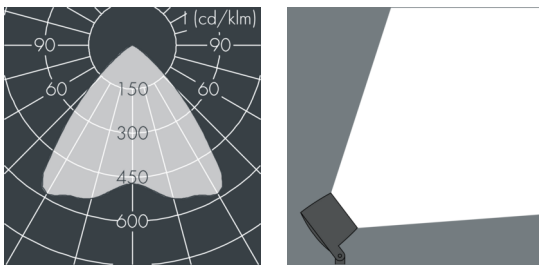

## Monospot S3

8 993 055 159

28 W, 2438 lm, 4000 K neutral white, DALI, wide beam (with indirect reflector) 84°

Customized solutions and modifications are possible: Special RAL, DB or NCS colours as polyester powder coat, luminaires in 2700 K and other colour temperatures and versions for high ambient temperature.

## Specification text

housing made of corrosion-resistant die-cast aluminum AlSi12, polyester powder coated by high-quality and UV-stabilized coating process, Colour: silver grey, all exterior parts are stainless steel, tempered safety glass, anti-reflective coating from 1 side, dark screenprint, silicon gasket, closure with 3 stainless steel screws, mounting bracket: 2 drilled holes Ø 7 mm, spacing 30-40 mm, 1 centre hole Ø 17 mm, tilt range: 180°, cable gland: M16, connecting terminal: 5 pole, highly efficient faceted rotationally symmetrical reflector, integral, dimmable driver (DALI), CRI > 80, max 3 SDCM, service life L80/B20 > 50.000 h, Beam angle (FWHM): 84°, luminous flux: 2438 lm, wattage: 28 W, delivered lumens 86 lm/W, protection type IP67, protection class I, impact resistance IK08, windage area 0,016 m<sup>2</sup>, dimensions: Ø 148 mm, width 100 mm, weight 1.7 kg

## Specification

Wattage	28 W	Beam angle (FWHM)	84°
Delivered lumens	86 lm/W	Housing colour	silver grey
Light source	LED 4000 K	Power supply cable	Ø 5 – 9 mm
Color Rendering Index	CRI > 80	Protection type	IP67
Colour tolerance	max 3 SDCM	Protection class	I
Lifetime ta 25° C	L80/B20 > 50.000 h	Impact resistance	IK08
Control gear	DALI	Windage area	0,016m <sup>2</sup>
Input voltage AC	220 – 240 V	Dimensions	Ø 148 mm, width 100 mm
Input voltage DC	220 – 240 V	Weight	1,70 kg
Voltage protection	2 kV L/N   4 kV L/PE	Max. ambient temperature ta	35°
Luminaires per B16A / C16A	50 / 85		