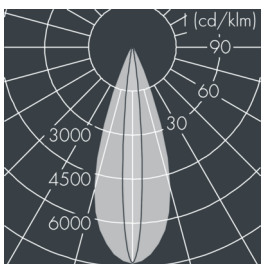

## Monospot S3

8 993 246 139

5 × 5,2 W, 1744 lm, 3000 K warm white, DALI, linear, horizontal 10° / 36°

Customized solutions and modifications are possible: Special RAL, DB or NCS colours as polyester powder coat, luminaires in 2700 K and other colour temperatures and versions for high ambient temperature.

## Specification text

housing made of corrosion-resistant die-cast aluminum AlSi12, polyester powder coated by high-quality and UV-stabilized coating process, Colour: black RAL 7021, all exterior parts are stainless steel, tempered safety glass, anti-reflective coating from 1 side, dark screenprint, silicon gasket, closure with 3 stainless steel screws, for installation on poles Ø 60 - 100 mm, tiltable base made of powder coated aluminum, 2 drilled holes Ø 9 mm, spacing 95 mm, 1 centre hole Ø 13,5 mm, tilt range: 90°, 360° adjustable, cable gland: M16, connecting terminal: 5 pole, precise PMMA optics, integral, dimmable driver (DALI), CRI > 80, max 2 SCDM, service life L90/B10 > 50.000 h, Beam angle (FWHM): 10° / 36°, luminous flux: 1744 lm, wattage: 25 W, delivered lumens 69 lm/W, protection type IP67, protection class I, impact resistance IK08, windage area 0,018 m<sup>2</sup>, dimensions: Ø 148 mm, width 100 mm, weight 1.8 kg

## Specification

Wattage	25 W	Beam angle (FWHM)	10° / 36°
Delivered lumens	69 lm/W	Housing colour	black RAL 7021
Light source	LED 3000 K	Power supply cable	Ø 6 - 13 mm
Color Rendering Index	CRI > 80	Protection type	IP67
Colour tolerance	max 2 SCDM	Protection class	I
Lifetime ta 25° C	L90/B10 > 50.000 h	Impact resistance	IK08
Control gear	DALI	Windage area	0,018m <sup>2</sup>
Input voltage AC	220	Dimensions	Ø 148 mm, width 100 mm
Input voltage DC	220 - 240 V	Weight	1,80 kg
Voltage protection	2 kV L/N   4 kV L/PE	Max. ambient temperature ta	35°
Luminaires per B16A / C16A	50 / 85		