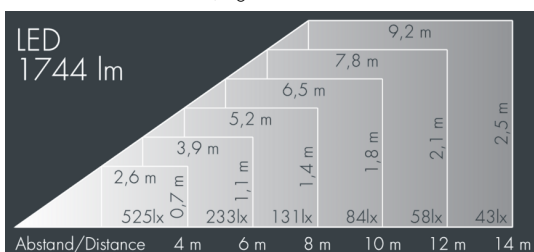

## Monospot S3

8 993 246 139

5 × 5,2 W, 1744 lm, 3000 K warm white, DALI, linear, horizontal 10° / 36°

Customized solutions and modifications are possible: Special RAL, DB or NCS colours as polyester powder coat, luminaires in 2700 K and other colour temperatures and versions for high ambient temperature.

## Specification text

housing made of corrosion-resistant die-cast aluminum AlSi12, polyester powder coated by high-quality and UV-stabilized coating process, Colour: black RAL 7021, all exterior parts are stainless steel, tempered safety glass, anti-reflective coating from 1 side, dark screenprint, silicon gasket, closure with 3 stainless steel screws, for installation on poles Ø 60 - 100 mm, tiltable base made of powder coated aluminum, 2 drilled holes Ø 9 mm, spacing 95 mm, 1 centre hole Ø 13,5 mm, tilt range: 90°, 360° adjustable, cable gland: M16, connecting terminal: 5 pole, precise PMMA optics, integral, dimmable driver (DALI), CRI > 80, max 2 SCDM, service life L90/B10 > 50.000 h, Beam angle (FWHM): 10° / 36°, luminous flux: 1744 lm, wattage: 25 W, delivered lumens 69 lm/W, protection type IP67, protection class I, impact resistance IK08, windage area 0,018 m<sup>2</sup>, dimensions: Ø 148 mm, width 100 mm, weight 1.8 kg

## Specification

Wattage	25 W	Beam angle (FWHM)	10° / 36°
Delivered lumens	69 lm/W	Housing colour	black RAL 7021
Light source	LED 3000 K	Power supply cable	Ø 6 - 13 mm
Color Rendering Index	CRI > 80	Protection type	IP67
Colour tolerance	max 2 SCDM	Protection class	I
Lifetime ta 25° C	L90/B10 > 50.000 h	Impact resistance	IK08
Control gear	DALI	Windage area	0,018m <sup>2</sup>
Input voltage AC	220	Dimensions	Ø 148 mm, width 100 mm
Input voltage DC	220 - 240 V	Weight	1,80 kg
Voltage protection	2 kV L/N   4 kV L/PE	Max. ambient temperature ta	35°
Luminaires per B16A / C16A	50 / 85		