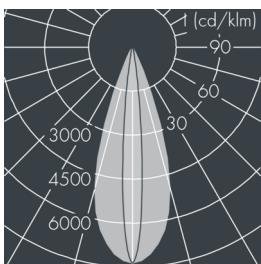

Monospot S3

8 993 256 039

5 × 5,2 W, 1744 lm, 3000 K warm white,
linear, horizontal 10° / 36°

Customized solutions and modifications are possible: Special RAL, DB or NCS colours as polyester powder coat, luminaires in 2700 K and other colour temperatures and versions for high ambient temperature.

Specification text

housing made of corrosion-resistant die-cast aluminum AlSi12, polyester powder coated by high-quality and UV-stabilized coating process, Colour: silver grey, all exterior parts are stainless steel, tempered safety glass, anti-reflective coating from 1 side, dark screenprint, silicon gasket, closure with 3 stainless steel screws, for installation on poles Ø 60 - 100 mm, tiltable base made of powder coated aluminum, 2 drilled holes Ø 9 mm, spacing 95 mm, 1 centre hole Ø 13,5 mm, tilt range: 90°, 360° adjustable, cable gland: M16, connecting terminal: 3 pole, precise PMMA optics, integral driver (AC/DC), CRI > 80, max 2 SCDM, service life L90/B10 > 50.000 h, Beam angle (FWHM): 10° / 36°, luminous flux: 1744 lm, wattage: 25 W, delivered lumens 69 lm/W, protection type IP67, protection class I, impact resistance IK08, windage area 0,018 m², dimensions: Ø 148 mm, width 100 mm, weight 1.8 kg

IP67 IK08

Specification

Wattage	25 W	Beam angle (FWHM)	10° / 36°
Delivered lumens	69 lm/W	Housing colour	silver grey
Light source	LED 3000 K	Power supply cable	Ø 6 – 13 mm
Color Rendering Index	CRI > 80	Protection type	IP67
Colour tolerance	max 2 SCDM	Protection class	I
Lifetime ta 25° C	L90/B10 > 50.000 h	Impact resistance	IK08
Control gear	on / off	Windage area	0,018m ²
Input voltage AC	220 – 240 V	Dimensions	Ø 148 mm, width 100 mm
Input voltage DC	220 – 240 V	Weight	1,80 kg
Voltage protection	2 kV L/N 4 kV L/PE	Max. ambient temperature ta	35°
Luminaires per B16A / C16A	50 / 85		