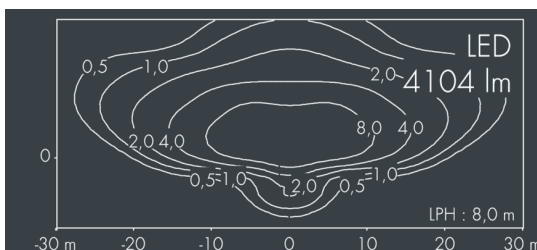

Monospot S4

8 994 046 089

46 W, 4104 lm, 3000 K warm white,
Street Optic 52° / 138°

Customized solutions and modifications are possible: Special RAL, DB or NCS colours as polyester powder coat, luminaires in 2700 K and other colour temperatures and versions for high ambient temperature.

Specification text

housing made of corrosion-resistant die-cast aluminum AlSi12, polyester powder coated by high-quality and UV-stabilized coating process, Colour: black RAL 7021, all exterior parts are stainless steel, tempered safety glass, anti-reflective coating from 1 side, dark screenprint, silicon gasket, closure with 3 stainless steel screws, mounting bracket: 2 drilled holes \varnothing 7 mm, spacing 30-40 mm, 1 centre hole \varnothing 17 mm, tilt range: 180°, cable gland: M20, connecting terminal: 3 pole, lens for batwing light distribution made of highly efficient optical silicon, integral driver (AC/DC), CRI > 80, max 2 SDCM, service life L90/B10 > 50.000 h, Beam angle (FWHM): 52° / 138°, luminous flux: 4104 lm, wattage: 46 W, delivered lumens 89 lm/W, protection type IP67, protection class I, impact resistance IK08, windage area 0,025 m², dimensions: \varnothing 194 mm, width 124 mm, weight 3 kg

IP67 IK08

Specification

Wattage	46 W	Beam angle (FWHM)	52° / 138°
Delivered lumens	89 lm/W	Housing colour	black RAL 7021
Light source	LED 3000 K	Power supply cable	\varnothing 6 – 13 mm
Color Rendering Index	CRI > 80	Protection type	IP67
Colour tolerance	max 2 SDCM	Protection class	I
Lifetime ta 25° C	L90/B10 > 50.000 h	Impact resistance	IK08
Control gear	on / off	Windage area	0,025m ²
Input voltage AC	220 – 240 V	Dimensions	\varnothing 194 mm, width 124 mm
Input voltage DC	50 – 60 V	Weight	3,00 kg
Voltage protection	2 kV L/N 4 kV L/PE	Max. ambient temperature ta	40°
Luminaires per B16A / C16A	23 / 39		