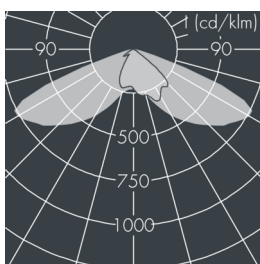

Monospot 3

8 903 055 189

36 W, 3458 lm, 4000 K neutral white, DALI,
Street Optic 52° / 138°

Customized solutions and modifications are possible: Special RAL, DB or NCS colours as polyester powder coat, luminaires in 2700 K and other colour temperatures and versions for high ambient temperature.

Specification text

housing made of corrosion-resistant die-cast aluminum AlSi12, polyester powder coated by high-quality and UV-stabilized coating process, Colour: silver grey, all exterior parts are stainless steel, tempered safety glass, anti-reflective coating from 1 side, dark screenprint, silicon gasket, closure with 3 stainless steel screws, bracket: 2 long holes \varnothing 7 mm, spacing 30-40 mm, 1 centre hole \varnothing 17 mm, tilt range: 180°, cable gland: M20, connecting terminal: 5 pole, lens for batwing light distribution made of highly efficient optical silicon, integral, dimmable driver (DALI), CRI > 85, max 2 SDCM, service life L90/B10 > 50.000 h, Beam angle (FWHM): 52° / 138°, luminous flux: 3458 lm, wattage: 36 W, delivered lumens 96 lm/W, protection type IP67, protection class I, impact resistance IK08, windage area 0,049 m², dimensions: \varnothing 175 mm, width 200 mm, weight 3.9 kg

IP67 IK08

Specification

Wattage	36 W	Beam angle (FWHM)	52° / 138°
Delivered lumens	96 lm/W	Housing colour	silver grey
Light source	LED 4000 K	Power supply cable	\varnothing 6 – 13 mm
Color Rendering Index	CRI > 85	Protection type	IP67
Colour tolerance	max 2 SDCM	Protection class	I
Lifetime ta 25° C	L90/B10 > 50.000 h	Impact resistance	IK08
Control gear	DALI	Windage area	0,049m ²
Input voltage AC	110 – 240 V	Dimensions	\varnothing 175 mm, width 200 mm
Input voltage DC	190 – 250 V	Weight	3,90 kg
Voltage protection	4 kV L/N 5 kV L/PE	Max. ambient temperature ta	30°
Luminaires per B16A / C16A	30 / 51		