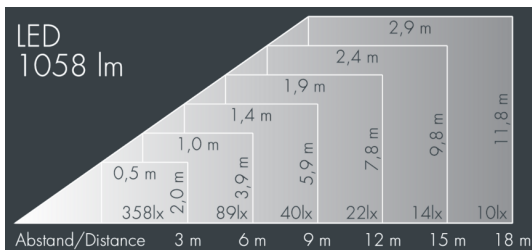

Monospot 2

8 906 045 079

15 W, 1090 lm, 4000 K neutral white,
linear, rotatable 35° / 8°

Customized solutions and modifications are possible: Special RAL, DB or NCS colours as polyester powder coat, luminaires in 2700 K and other colour temperatures and versions for high ambient temperature.

Specification text

housing made of corrosion-resistant die-cast aluminum AlSi12, polyester powder coated by high-quality and UV-stabilized coating process, Colour: black RAL 7021, all exterior parts are stainless steel, tempered safety glass, anti-reflective coating from 1 side, silicon gasket, closure with 2 stainless steel screws, bracket: 2 long holes \varnothing 7 mm, spacing 30-40 mm, 1 centre hole \varnothing 17 mm, tilt range: 180°, cable gland: M16, connecting terminal: 3 pole, highly efficient faceted rotationally symmetrical reflector, integral driver (AC/DC), CRI > 80, max 3 SDCM, service life L90/B10 > 50.000 h, Beam angle (FWHM): 35° / 8°, luminous flux: 1090 lm, wattage: 15 W, delivered lumens 73 lm/W, protection type IP67, protection class II, impact resistance IK08, windage area 0,031 m², dimensions: \varnothing 133 mm, width 153 mm, weight 1.9 kg

IP67 IK08

Specification

Wattage	15 W	Beam angle (FWHM)	35° / 8°
Delivered lumens	73 lm/W	Housing colour	black RAL 7021
Light source	LED 4000 K	Power supply cable	\varnothing 5 – 9 mm
Color Rendering Index	CRI > 80	Protection type	IP67
Colour tolerance	max 3 SDCM	Protection class	II
Lifetime ta 25° C	L90/B10 > 50.000 h	Impact resistance	IK08
Control gear	on / off	Windage area	0,031 m ²
Input voltage AC	220 – 240 V	Dimensions	\varnothing 133 mm, width 153 mm
Input voltage DC	190	Weight	1,90 kg
Voltage protection	1 kV L/N 1 kV L/PE	Max. ambient temperature ta	45°
Luminaires per B16A / C16A	50 / 85		