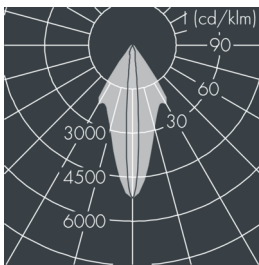

Monospot 2

8 906 045 079

15 W, 1090 lm, 4000 K neutral white,
linear, rotatable 35° / 8°

Customized solutions and modifications are possible: Special RAL, DB or NCS colours as polyester powder coat, luminaires in 2700 K and other colour temperatures and versions for high ambient temperature.

Specification text

housing made of corrosion-resistant die-cast aluminum AlSi12, polyester powder coated by high-quality and UV-stabilized coating process, Colour: black RAL 7021, all exterior parts are stainless steel, tempered safety glass, anti-reflective coating from 1 side, silicon gasket, closure with 2 stainless steel screws, bracket: 2 long holes \varnothing 7 mm, spacing 30-40 mm, 1 centre hole \varnothing 17 mm, tilt range: 180°, cable gland: M16, connecting terminal: 3 pole, highly efficient faceted rotationally symmetrical reflector, integral driver (AC/DC), CRI > 80, max 3 SDCM, service life L90/B10 > 50.000 h, Beam angle (FWHM): 35° / 8°, luminous flux: 1090 lm, wattage: 15 W, delivered lumens 73 lm/W, protection type IP67, protection class II, impact resistance IK08, windage area 0,031 m², dimensions: \varnothing 133 mm, width 153 mm, weight 1.9 kg

IP67 IK08

Specification

Wattage	15 W	Beam angle (FWHM)	35° / 8°
Delivered lumens	73 lm/W	Housing colour	black RAL 7021
Light source	LED 4000 K	Power supply cable	\varnothing 5 – 9 mm
Color Rendering Index	CRI > 80	Protection type	IP67
Colour tolerance	max 3 SDCM	Protection class	II
Lifetime ta 25° C	L90/B10 > 50.000 h	Impact resistance	IK08
Control gear	on / off	Windage area	0,031 m ²
Input voltage AC	220 – 240 V	Dimensions	\varnothing 133 mm, width 153 mm
Input voltage DC	190	Weight	1,90 kg
Voltage protection	1 kV L/N 1 kV L/PE	Max. ambient temperature ta	45°
Luminaires per B16A / C16A	50 / 85		