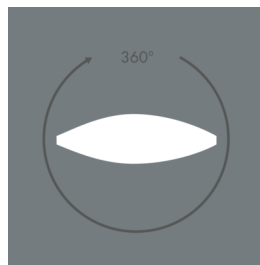

Monospot 2

8 906 045 079

15 W, 1090 lm, 4000 K neutral white,
linear, rotatable 35° / 8°

Customized solutions and modifications are possible: Special RAL, DB or NCS colours as polyester powder coat, luminaires in 2700 K and other colour temperatures and versions for high ambient temperature.

Specification text

housing made of corrosion-resistant die-cast aluminum AlSi12, polyester powder coated by high-quality and UV-stabilized coating process, Colour: black RAL 7021, all exterior parts are stainless steel, tempered safety glass, anti-reflective coating from 1 side, silicon gasket, closure with 2 stainless steel screws, bracket: 2 long holes \varnothing 7 mm, spacing 30-40 mm, 1 centre hole \varnothing 17 mm, tilt range: 180°, cable gland: M16, connecting terminal: 3 pole, highly efficient faceted rotationally symmetrical reflector, integral driver (AC/DC), CRI > 80, max 3 SDCM, service life L90/B10 > 50.000 h, Beam angle (FWHM): 35° / 8°, luminous flux: 1090 lm, wattage: 15 W, delivered lumens 73 lm/W, protection type IP67, protection class II, impact resistance IK08, windage area 0,031 m², dimensions: \varnothing 133 mm, width 153 mm, weight 1.9 kg

IP67 IK08

Specification

Wattage	15 W	Beam angle (FWHM)	35° / 8°
Delivered lumens	73 lm/W	Housing colour	black RAL 7021
Light source	LED 4000 K	Power supply cable	\varnothing 5 – 9 mm
Color Rendering Index	CRI > 80	Protection type	IP67
Colour tolerance	max 3 SDCM	Protection class	II
Lifetime ta 25° C	L90/B10 > 50.000 h	Impact resistance	IK08
Control gear	on / off	Windage area	0,031 m ²
Input voltage AC	220 – 240 V	Dimensions	\varnothing 133 mm, width 153 mm
Input voltage DC	190	Weight	1,90 kg
Voltage protection	1 kV L/N 1 kV L/PE	Max. ambient temperature ta	45°
Luminaires per B16A / C16A	50 / 85		