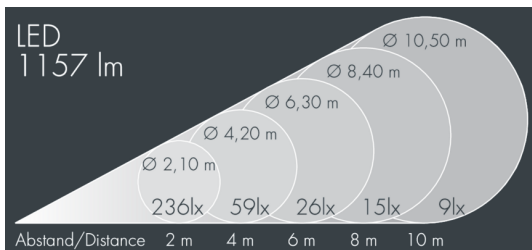

## Monospot 2

8 906 055 059

15 W, 1157 lm, 4000 K neutral white,  
wide beam 55°

Customized solutions and modifications are possible: Special RAL, DB or NCS colours as polyester powder coat, luminaires in 2700 K and other colour temperatures and versions for high ambient temperature.

## Specification text

housing made of corrosion-resistant die-cast aluminum AlSi12, polyester powder coated by high-quality and UV-stabilized coating process, Colour: silver grey, all exterior parts are stainless steel, tempered safety glass, anti-reflective coating from 1 side, dark screenprint, silicon gasket, closure with 2 stainless steel screws, bracket: 2 long holes  $\varnothing$  7 mm, spacing 30-40 mm, 1 centre hole  $\varnothing$  17 mm, tilt range: 180°, cable gland: M16, connecting terminal: 3 pole, highly efficient faceted rotationally symmetrical reflector, integral driver (AC/DC), CRI > 80, max 3 SDCM, service life L90/B10 > 50.000 h, Beam angle (FWHM): 55°, luminous flux: 1157 lm, wattage: 15 W, delivered lumens 76 lm/W, protection type IP67, protection class II, impact resistance IK08, windage area 0,031 m<sup>2</sup>, dimensions:  $\varnothing$  105 mm, width 115 mm, weight 1.9 kg

## Specification

Wattage	15 W	Beam angle (FWHM)	55°
Delivered lumens	76 lm/W	Housing colour	silver grey
Light source	LED 4000 K	Power supply cable	$\varnothing$ 5 – 9 mm
Color Rendering Index	CRI > 80	Protection type	IP67
Colour tolerance	max 3 SDCM	Protection class	II
Lifetime ta 25° C	L90/B10 > 50.000 h	Impact resistance	IK08
Control gear	on / off	Windage area	0,031 m <sup>2</sup>
Input voltage AC	220 – 240 V	Dimensions	$\varnothing$ 105 mm, width 115 mm
Input voltage DC	190	Weight	1,90 kg
Voltage protection	1 kV L/N   1 kV L/PE	Max. ambient temperature ta	45°
Luminaires per B16A / C16A	50 / 85		