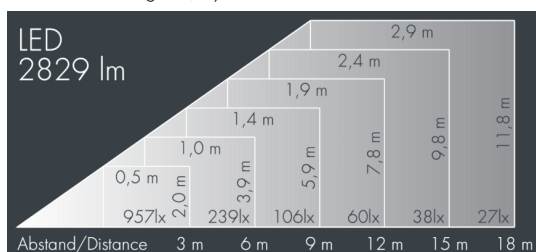

Monospot 3

8 907 056 029

36 W, 2829 lm, 3000 K warm white,
linear, vertical 36° / 9°

Customized solutions and modifications are possible: Special RAL, DB or NCS colours as polyester powder coat, luminaires in 2700 K and other colour temperatures and versions for high ambient temperature.

Specification text

housing made of corrosion-resistant die-cast aluminum AlSi12, polyester powder coated by high-quality and UV-stabilized coating process, Colour: silver grey, all exterior parts are stainless steel, tempered safety glass, anti-reflective coating from 1 side, dark screenprint, silicon gasket, closure with 3 stainless steel screws, bracket: 2 long holes \varnothing 7 mm, spacing 30-40 mm, 1 centre hole \varnothing 17 mm, tilt range: 180°, cable gland: M20, connecting terminal: 3 pole, highly efficient faceted rotationally symmetrical reflector, integral driver (AC/DC), CRI > 80, max 2 SDCM, service life L90/B10 > 50.000 h, Beam angle (FWHM): 36° / 9°, luminous flux: 2829 lm, wattage: 36 W, delivered lumens 79 lm/W, protection type IP67, protection class II, impact resistance IK08, windage area 0,049 m², dimensions: \varnothing 175 mm, width 200 mm, weight 3 kg

IP67 IK08

Specification

Wattage	36 W	Beam angle (FWHM)	36° / 9°
Delivered lumens	79 lm/W	Housing colour	silver grey
Light source	LED 3000 K	Power supply cable	\varnothing 6 – 13 mm
Color Rendering Index	CRI > 80	Protection type	IP67
Colour tolerance	max 2 SDCM	Protection class	II
Lifetime ta 25° C	L90/B10 > 50.000 h	Impact resistance	IK08
Control gear	on / off	Windage area	0,049m ²
Input voltage AC	110 – 240 V	Dimensions	\varnothing 175 mm, width 200 mm
Input voltage DC	190 – 250 V	Weight	3,00 kg
Voltage protection	4 kV L/N 5 kV L/PE	Max. ambient temperature ta	35°
Luminaires per B16A / C16A	30 / 51		