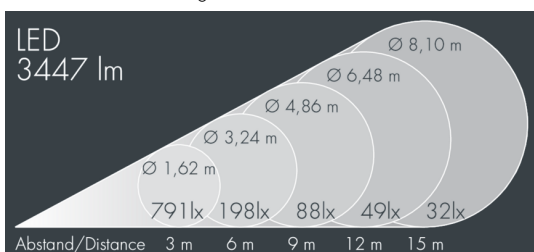

Monospot 3

8 907 255 049

36 W, 3447 lm, 4000 K neutral white,
medium wide beam 30°

Customized solutions and modifications are possible: Special RAL, DB or NCS colours as polyester powder coat, luminaires in 2700 K and other colour temperatures and versions for high ambient temperature.

Specification text

housing made of corrosion-resistant die-cast aluminum AlSi12, polyester powder coated by high-quality and UV-stabilized coating process, Colour: silver grey, all exterior parts are stainless steel, tempered safety glass, anti-reflective coating from 1 side, dark screenprint, silicon gasket, closure with 3 stainless steel screws, for installation on poles Ø 60 - 100 mm, tiltable base made of powder coated aluminum, 2 drilled holes Ø 9 mm, spacing 95 mm, 1 centre hole Ø 13.5 mm, tilt range: 90°, 360° adjustable, cable gland: M20, connecting terminal: 3 pole, highly efficient faceted rotationally symmetrical reflector, integral driver (AC/DC), CRI > 80, max 2 SDCM, service life L90/B10 > 50.000 h, Beam angle (FWHM): 30°, luminous flux: 3447 lm, wattage: 36 W, delivered lumens 96 lm/W, protection type IP67, protection class II, impact resistance IK08, windage area 0,049 m², dimensions: Ø 175 mm, width 200 mm, weight 3.2 kg

IP67 IK08

Specification

Wattage	36 W	Beam angle (FWHM)	30°
Delivered lumens	96 lm/W	Housing colour	silver grey
Light source	LED 4000 K	Power supply cable	Ø 6 – 13 mm
Color Rendering Index	CRI > 80	Protection type	IP67
Colour tolerance	max 2 SDCM	Protection class	II
Lifetime ta 25° C	L90/B10 > 50.000 h	Impact resistance	IK08
Control gear	on / off	Windage area	0,049m ²
Input voltage AC	110 – 240 V	Dimensions	Ø 175 mm, width 200 mm
Input voltage DC	190 – 250 V	Weight	3,20 kg
Voltage protection	4 kV L/N 5 kV L/PE	Max. ambient temperature ta	35°
Luminaires per B16A / C16A	30 / 51		