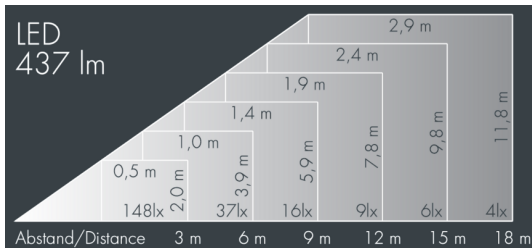

## Monospot 1

8 901 055 079

6 W, 437 lm, 4000 K neutral white,  
linear, rotatable 34° / 7°

Customized solutions and modifications are possible: Special RAL, DB or NCS colours as polyester powder coat, luminaires in 2700 K and other colour temperatures and versions for high ambient temperature.

## Specification text

housing made of corrosion-resistant die-cast aluminum AlSi12, polyester powder coated by high-quality and UV-stabilized coating process, Colour: silver grey, all exterior parts are stainless steel, tempered safety glass, anti-reflective coating from 1 side, silicon gasket, closure with 2 stainless steel screws, mounting bracket: 1 elongated hole  $\varnothing$  7 mm, spacing 18 mm, 1 centre hole  $\varnothing$  8.5 mm, tilt range: 180°, cable gland: M16, connecting terminal: 3 pole, highly efficient faceted rotationally symmetrical reflector, integral driver (AC), CRI > 80, max 3 SDCM, service life L90/B10 > 50.000 h, Beam angle (FWHM): 34° / 7°, luminous flux: 437 lm, wattage: 6 W, delivered lumens 73 lm/W, protection type IP67, protection class I, impact resistance IK08, windage area 0,017 m<sup>2</sup>, dimensions:  $\varnothing$  100 mm, width 113 mm, weight 1.1 kg

## Specification

Wattage	6 W	Beam angle (FWHM)	34° / 7°
Delivered lumens	73 lm/W	Housing colour	silver grey
Light source	LED 4000 K	Power supply cable	$\varnothing$ 5 – 9 mm
Color Rendering Index	CRI > 80	Protection type	IP67
Colour tolerance	max 3 SDCM	Protection class	I
Lifetime ta 25° C	L90/B10 > 50.000 h	Impact resistance	IK08
Control gear	on / off	Windage area	0,017m <sup>2</sup>
Input voltage AC	100 – 240 V	Dimensions	$\varnothing$ 100 mm, width 113 mm
Voltage protection	1 kV L/N   1 kV L/PE	Weight	1,10 kg
Luminaires per B16A / C16A	154 / 154	Max. ambient temperature ta	45°