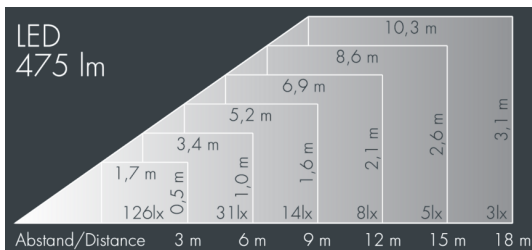

## Monospot 1

8 901 065 039

6 W, 475 lm, 4000 K neutral white,  
linear, horizontal 7° / 34°

Customized solutions and modifications are possible: Special RAL, DB or NCS colours as polyester powder coat, luminaires in 2700 K and other colour temperatures and versions for high ambient temperature.

## Specification text

housing made of corrosion-resistant die-cast aluminum AlSi12, polyester powder coated by high-quality and UV-stabilized coating process, Colour: white RAL 9002, all exterior parts are stainless steel, tempered safety glass, anti-reflective coating from 1 side, dark screenprint, silicon gasket, closure with 2 stainless steel screws, mounting bracket: 1 elongated hole  $\varnothing$  7 mm, spacing 18 mm, 1 centre hole  $\varnothing$  8.5 mm, tilt range: 180°, cable gland: M16, connecting terminal: 3 pole, highly efficient faceted rotationally symmetrical reflector, integral driver (AC), CRI > 80, max 3 SDCM, service life L90/B10 > 50.000 h, Beam angle (FWHM): 7° / 34°, luminous flux: 475 lm, wattage: 6 W, delivered lumens 79 lm/W, protection type IP67, protection class I, impact resistance IK08, windage area 0,017 m<sup>2</sup>, dimensions:  $\varnothing$  100 mm, width 113 mm, weight 1 kg

## Specification

Wattage	6 W	Beam angle (FWHM)	7° / 34°
Delivered lumens	79 lm/W	Housing colour	white RAL 9002
Light source	LED 4000 K	Power supply cable	$\varnothing$ 5 – 9 mm
Color Rendering Index	CRI > 80	Protection type	IP67
Colour tolerance	max 3 SDCM	Protection class	I
Lifetime ta 25° C	L90/B10 > 50.000 h	Impact resistance	IK08
Control gear	on / off	Windage area	0,017m <sup>2</sup>
Input voltage AC	100 – 240 V	Dimensions	$\varnothing$ 100 mm, width 113 mm
Voltage protection	1 kV L/N   1 kV L/PE	Weight	1,00 kg
Luminaires per B16A / C16A	154 / 154	Max. ambient temperature ta	45°