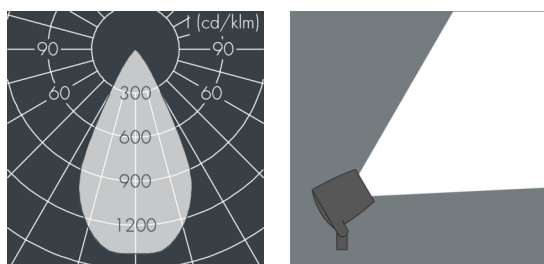

Monospot 3

8 903 045 259

36 W, 3516 lm, 4000 K neutral white, 1-10V, wide beam 53°

Customized solutions and modifications are possible: Special RAL, DB or NCS colours as polyester powder coat, luminaires in 2700 K and other colour temperatures and versions for high ambient temperature.

Specification text

housing made of corrosion-resistant die-cast aluminum AlSi12, polyester powder coated by high-quality and UV-stabilized coating process, Colour: black RAL 7021, all exterior parts are stainless steel, tempered safety glass, anti-reflective coating from 1 side, dark screenprint, silicon gasket, closure with 3 stainless steel screws, bracket: 2 long holes \varnothing 7 mm, spacing 30-40 mm, 1 centre hole \varnothing 17 mm, tilt range: 180°, cable gland: M20, connecting terminal: 5 pole, highly efficient faceted rotationally symmetrical reflector, integral driver (dimnable 1-10V), CRI > 80, max 2 SDCM, service life L90/B10 > 50.000 h, Beam angle (FWHM): 53°, luminous flux: 3516 lm, wattage: 36 W, delivered lumens 98 lm/W, protection type IP67, protection class I, impact resistance IK08, windage area 0,049 m², dimensions: \varnothing 175 mm, width 200 mm, weight 3 kg

IP 67 IK 08

Specification

Wattage	36 W	Beam angle (FWHM)	53°
Delivered lumens	98 lm/W	Housing colour	black RAL 7021
Light source	LED 4000 K	Power supply cable	\varnothing 6 – 13 mm
Color Rendering Index	CRI > 80	Protection type	IP67
Colour tolerance	max 2 SDCM	Protection class	I
Lifetime ta 25° C	L90/B10 > 50.000 h	Impact resistance	IK08
Control gear	1-10V	Windage area	0,049m ²
Input voltage AC	110 – 240 V	Dimensions	\varnothing 175 mm, width 200 mm
Input voltage DC	190 – 250 V	Weight	3,00 kg
Voltage protection	4 kV L/N 5 kV L/PE	Max. ambient temperature ta	35°
Luminaires per B16A / C16A	30 / 51		