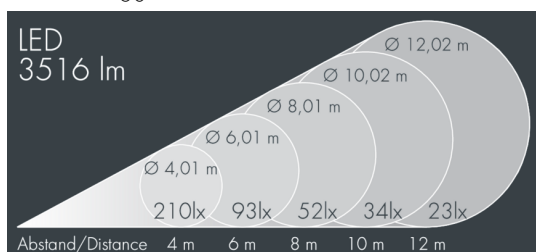

Monospot 3

8 903 045 259

36 W, 3516 lm, 4000 K neutral white, 1-10V, wide beam 53°

Customized solutions and modifications are possible: Special RAL, DB or NCS colours as polyester powder coat, luminaires in 2700 K and other colour temperatures and versions for high ambient temperature.

Specification text

housing made of corrosion-resistant die-cast aluminum AlSi12, polyester powder coated by high-quality and UV-stabilized coating process, Colour: black RAL 7021, all exterior parts are stainless steel, tempered safety glass, anti-reflective coating from 1 side, dark screenprint, silicon gasket, closure with 3 stainless steel screws, bracket: 2 long holes \varnothing 7 mm, spacing 30-40 mm, 1 centre hole \varnothing 17 mm, tilt range: 180°, cable gland: M20, connecting terminal: 5 pole, highly efficient faceted rotationally symmetrical reflector, integral driver (dimnable 1-10V), CRI > 80, max 2 SDCM, service life L90/B10 > 50.000 h, Beam angle (FWHM): 53°, luminous flux: 3516 lm, wattage: 36 W, delivered lumens 98 lm/W, protection type IP67, protection class I, impact resistance IK08, windage area 0,049 m², dimensions: \varnothing 175 mm, width 200 mm, weight 3 kg

IP 67 IK 08

Specification

Wattage	36 W	Beam angle (FWHM)	53°
Delivered lumens	98 lm/W	Housing colour	black RAL 7021
Light source	LED 4000 K	Power supply cable	\varnothing 6 – 13 mm
Color Rendering Index	CRI > 80	Protection type	IP67
Colour tolerance	max 2 SDCM	Protection class	I
Lifetime ta 25° C	L90/B10 > 50.000 h	Impact resistance	IK08
Control gear	1-10V	Windage area	0,049m ²
Input voltage AC	110 – 240 V	Dimensions	\varnothing 175 mm, width 200 mm
Input voltage DC	190 – 250 V	Weight	3,00 kg
Voltage protection	4 kV L/N 5 kV L/PE	Max. ambient temperature ta	35°
Luminaires per B16A / C16A	30 / 51		