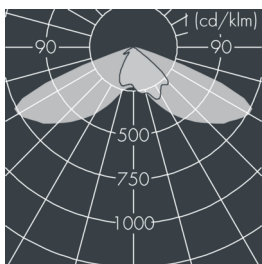

### Monospot 3

8 903 057 089

36 W, 3108 lm, 2700 K warm white,  
Street Optic 52° / 138°

Customized solutions and modifications are possible: Special RAL, DB or NCS colours as polyester powder coat, luminaires in 2700 K and other colour temperatures and versions for high ambient temperature.

### Specification text

housing made of corrosion-resistant die-cast aluminum AlSi12, polyester powder coated by high-quality and UV-stabilized coating process, Colour: silver grey, all exterior parts are stainless steel, tempered safety glass, anti-reflective coating from 1 side, dark screenprint, silicon gasket, closure with 3 stainless steel screws, bracket: 2 long holes  $\varnothing$  7 mm, spacing 30-40 mm, 1 centre hole  $\varnothing$  17 mm, tilt range: 180°, cable gland: M20, connecting terminal: 3 pole, lens for batwing light distribution made of highly efficient optical silicon, integral driver (AC/DC), CRI > 85, max 2 SDCM, service life L90/B10 > 50.000 h, Beam angle (FWHM): 52° / 138°, luminous flux: 3108 lm, wattage: 36 W, delivered lumens 86 lm/W, protection type IP67, protection class I, impact resistance IK08, windage area 0,049 m<sup>2</sup>, dimensions:  $\varnothing$  175 mm, width 200 mm, weight 3.7 kg

### Specification

Wattage	36 W	Beam angle (FWHM)	52° / 138°
Delivered lumens	86 lm/W	Housing colour	silver grey
Light source	LED 2700 K	Power supply cable	$\varnothing$ 6 – 13 mm
Color Rendering Index	CRI > 85	Protection type	IP67
Colour tolerance	max 2 SDCM	Protection class	I
Lifetime ta 25° C	L90/B10 > 50.000 h	Impact resistance	IK08
Control gear	on / off	Windage area	0,049m <sup>2</sup>
Input voltage AC	110 – 240 V	Dimensions	$\varnothing$ 175 mm, width 200 mm
Input voltage DC	190 – 250 V	Weight	3,70 kg
Voltage protection	4 kV L/N   5 kV L/PE	Max. ambient temperature ta	30°
Luminaires per B16A / C16A	30 / 51		