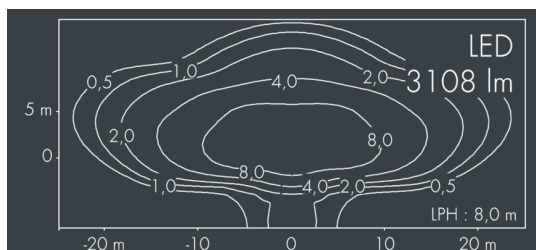

### Monospot 3

8 903 057 089

36 W, 3108 lm, 2700 K warm white,  
Street Optic 52° / 138°

Customized solutions and modifications are possible: Special RAL, DB or NCS colours as polyester powder coat, luminaires in 2700 K and other colour temperatures and versions for high ambient temperature.

### Specification text

housing made of corrosion-resistant die-cast aluminum AlSi12, polyester powder coated by high-quality and UV-stabilized coating process, Colour: silver grey, all exterior parts are stainless steel, tempered safety glass, anti-reflective coating from 1 side, dark screenprint, silicon gasket, closure with 3 stainless steel screws, bracket: 2 long holes  $\varnothing$  7 mm, spacing 30-40 mm, 1 centre hole  $\varnothing$  17 mm, tilt range: 180°, cable gland: M20, connecting terminal: 3 pole, lens for batwing light distribution made of highly efficient optical silicon, integral driver (AC/DC), CRI > 85, max 2 SDCM, service life L90/B10 > 50.000 h, Beam angle (FWHM): 52° / 138°, luminous flux: 3108 lm, wattage: 36 W, delivered lumens 86 lm/W, protection type IP67, protection class I, impact resistance IK08, windage area 0,049 m<sup>2</sup>, dimensions:  $\varnothing$  175 mm, width 200 mm, weight 3.7 kg

### Specification

Wattage	36 W	Beam angle (FWHM)	52° / 138°
Delivered lumens	86 lm/W	Housing colour	silver grey
Light source	LED 2700 K	Power supply cable	$\varnothing$ 6 – 13 mm
Color Rendering Index	CRI > 85	Protection type	IP67
Colour tolerance	max 2 SDCM	Protection class	I
Lifetime ta 25° C	L90/B10 > 50.000 h	Impact resistance	IK08
Control gear	on / off	Windage area	0,049m <sup>2</sup>
Input voltage AC	110 – 240 V	Dimensions	$\varnothing$ 175 mm, width 200 mm
Input voltage DC	190 – 250 V	Weight	3,70 kg
Voltage protection	4 kV L/N   5 kV L/PE	Max. ambient temperature ta	30°
Luminaires per B16A / C16A	30 / 51		