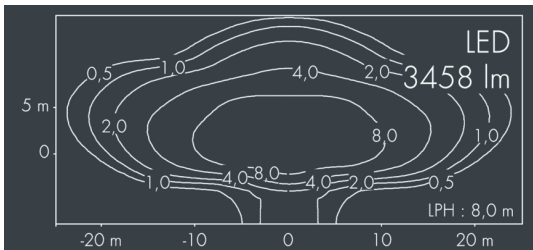

Monospot 3

8 903 065 089

36 W, 3458 lm, 4000 K neutral white,
Street Optic 52° / 138°

Customized solutions and modifications are possible: Special RAL, DB or NCS colours as polyester powder coat, luminaires in 2700 K and other colour temperatures and versions for high ambient temperature.

Specification text

housing made of corrosion-resistant die-cast aluminum AlSi12, polyester powder coated by high-quality and UV-stabilized coating process, Colour: white RAL 9002, all exterior parts are stainless steel, tempered safety glass, anti-reflective coating from 1 side, dark screenprint, silicon gasket, closure with 3 stainless steel screws, bracket: 2 long holes \varnothing 7 mm, spacing 30-40 mm, 1 centre hole \varnothing 17 mm, tilt range: 180°, cable gland: M20, connecting terminal: 3 pole, lens for batwing light distribution made of highly efficient optical silicon, integral driver (AC/DC), CRI > 85, max 2 SDCM, service life L90/B10 > 50.000 h, Beam angle (FWHM): 52° / 138°, luminous flux: 3458 lm, wattage: 36 W, delivered lumens 96 lm/W, protection type IP67, protection class I, impact resistance IK08, windage area 0,049 m², dimensions: \varnothing 175 mm, width 200 mm, weight 3.7 kg

Specification

Wattage	36 W	Beam angle (FWHM)	52° / 138°
Delivered lumens	96 lm/W	Housing colour	white RAL 9002
Light source	LED 4000 K	Power supply cable	\varnothing 6 – 13 mm
Color Rendering Index	CRI > 85	Protection type	IP67
Colour tolerance	max 2 SDCM	Protection class	I
Lifetime ta 25° C	L90/B10 > 50.000 h	Impact resistance	IK08
Control gear	on / off	Windage area	0,049m ²
Input voltage AC	110 – 240 V	Dimensions	\varnothing 175 mm, width 200 mm
Input voltage DC	190 – 250 V	Weight	3,70 kg
Voltage protection	4 kV L/N 5 kV L/PE	Max. ambient temperature ta	30°
Luminaires per B16A / C16A	30 / 51		