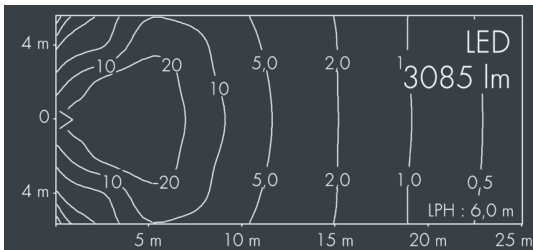

### Monospot 3

8 903 065 099

36 W, 3085 lm, 4000 K neutral white, asymmetrical 18°

Customized solutions and modifications are possible: Special RAL, DB or NCS colours as polyester powder coat, luminaires in 2700 K and other colour temperatures and versions for high ambient temperature.

### Specification text

housing made of corrosion-resistant die-cast aluminum AlSi12, polyester powder coated by high-quality and UV-stabilized coating process, Colour: white RAL 9002, all exterior parts are stainless steel, tempered safety glass, anti-reflective coating from 1 side, dark screenprint, silicon gasket, closure with 3 stainless steel screws, mounting bracket: 2 drilled holes  $\varnothing$  7 mm, spacing 30-40 mm, 1 centre hole  $\varnothing$  17 mm, tilt range: 180°, cable gland: M20, connecting terminal: 3 pole, high efficiency asymmetrical aluminum reflector, integral driver (AC/DC), CRI > 80, max 2 SCDM, service life L90/B10 > 50.000 h, luminous flux: 3085 lm, wattage: 36 W, delivered lumens 87 lm/W, protection type IP67, protection class I, impact resistance IK08, windage area 0,049 m<sup>2</sup>, dimensions:  $\varnothing$  175 mm, width 200 mm, weight 3,5 kg

### Specification

Wattage	36 W	Housing colour	white RAL 9002
Delivered lumens	87 lm/W	Power supply cable	$\varnothing$ 6 – 13 mm
Light source	LED 4000 K	Protection type	IP67
Color Rendering Index	CRI > 80	Protection class	I
Colour tolerance	max 2 SCDM	Impact resistance	IK08
Lifetime ta 25° C	L90/B10 > 50.000 h	Windage area	0,049m <sup>2</sup>
Control gear	on / off	Dimensions	$\varnothing$ 175 mm, width 200 mm
Input voltage AC	110 – 240 V	Weight	3,50 kg
Input voltage DC	190 – 250 V	Max. ambient temperature ta	35°
Voltage protection	4 kV L/N   5 kV L/PE		
Luminaires per B16A / C16A	30 / 51		