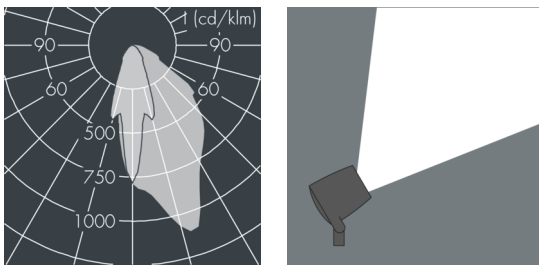

### Monospot 3

8 903 065 099

36 W, 3085 lm, 4000 K neutral white, asymmetrical 18°

Customized solutions and modifications are possible: Special RAL, DB or NCS colours as polyester powder coat, luminaires in 2700 K and other colour temperatures and versions for high ambient temperature.

### Specification text

housing made of corrosion-resistant die-cast aluminum AlSi12, polyester powder coated by high-quality and UV-stabilized coating process, Colour: white RAL 9002, all exterior parts are stainless steel, tempered safety glass, anti-reflective coating from 1 side, dark screenprint, silicon gasket, closure with 3 stainless steel screws, mounting bracket: 2 drilled holes  $\varnothing$  7 mm, spacing 30-40 mm, 1 centre hole  $\varnothing$  17 mm, tilt range: 180°, cable gland: M20, connecting terminal: 3 pole, high efficiency asymmetrical aluminum reflector, integral driver (AC/DC), CRI > 80, max 2 SCDM, service life L90/B10 > 50.000 h, luminous flux: 3085 lm, wattage: 36 W, delivered lumens 87 lm/W, protection type IP67, protection class I, impact resistance IK08, windage area 0,049 m<sup>2</sup>, dimensions:  $\varnothing$  175 mm, width 200 mm, weight 3,5 kg

### Specification

Wattage	36 W	Housing colour	white RAL 9002
Delivered lumens	87 lm/W	Power supply cable	$\varnothing$ 6 – 13 mm
Light source	LED 4000 K	Protection type	IP67
Color Rendering Index	CRI > 80	Protection class	I
Colour tolerance	max 2 SCDM	Impact resistance	IK08
Lifetime ta 25° C	L90/B10 > 50.000 h	Windage area	0,049m <sup>2</sup>
Control gear	on / off	Dimensions	$\varnothing$ 175 mm, width 200 mm
Input voltage AC	110 – 240 V	Weight	3,50 kg
Input voltage DC	190 – 250 V	Max. ambient temperature ta	35°
Voltage protection	4 kV L/N   5 kV L/PE		
Luminaires per B16A / C16A	30 / 51		