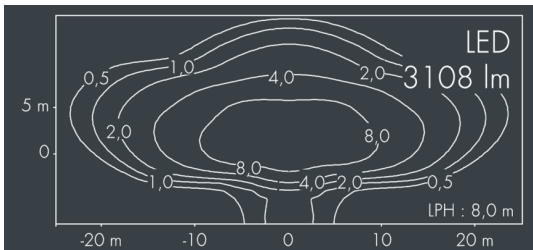

### Monospot 3

8 903 067 189

36 W, 3108 lm, 2700 K warm white, DALI,  
Street Optic 52° / 138°

Customized solutions and modifications are possible: Special RAL, DB or NCS colours as polyester powder coat, luminaires in 2700 K and other colour temperatures and versions for high ambient temperature.

### Specification text

housing made of corrosion-resistant die-cast aluminum AlSi12, polyester powder coated by high-quality and UV-stabilized coating process, Colour: white RAL 9002, all exterior parts are stainless steel, tempered safety glass, anti-reflective coating from 1 side, dark screenprint, silicon gasket, closure with 3 stainless steel screws, bracket: 2 long holes  $\varnothing$  7 mm, spacing 30-40 mm, 1 centre hole  $\varnothing$  17 mm, tilt range: 180°, cable gland: M20, connecting terminal: 5 pole, lens for batwing light distribution made of highly efficient optical silicon, integral, dimmable driver (DALI), CRI > 85, max 2 SDCM, service life L90/B10 > 50.000 h, Beam angle (FWHM): 52° / 138°, luminous flux: 3108 lm, wattage: 36 W, delivered lumens 86 lm/W, protection type IP67, protection class I, impact resistance IK08, windage area 0,049 m<sup>2</sup>, dimensions:  $\varnothing$  175 mm, width 200 mm, weight 3.9 kg

### Specification

Wattage	36 W	Beam angle (FWHM)	52° / 138°
Delivered lumens	86 lm/W	Housing colour	white RAL 9002
Light source	LED 2700 K	Power supply cable	$\varnothing$ 6 – 13 mm
Color Rendering Index	CRI > 85	Protection type	IP67
Colour tolerance	max 2 SDCM	Protection class	I
Lifetime ta 25° C	L90/B10 > 50.000 h	Impact resistance	IK08
Control gear	DALI	Windage area	0,049m <sup>2</sup>
Input voltage AC	110 – 240 V	Dimensions	$\varnothing$ 175 mm, width 200 mm
Input voltage DC	190 – 250 V	Weight	3,90 kg
Voltage protection	4 kV L/N   5 kV L/PE	Max. ambient temperature ta	30°
Luminaires per B16A / C16A	30 / 51		