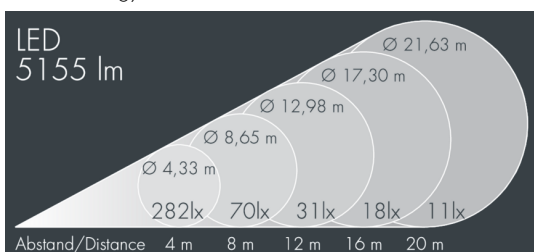

## Monospot 4

8 904 057 059

70 W, 5155 lm, 2700 K warm white,  
wide beam 57°

Customized solutions and modifications are possible: Special RAL, DB or NCS colours as polyester powder coat, luminaires in 2700 K and other colour temperatures and versions for high ambient temperature.

## Specification text

housing made of corrosion-resistant die-cast aluminum ALSi12, polyester powder coated by high-quality and UV-stabilized coating process, Colour: silver grey, all exterior parts are stainless steel, tempered safety glass, anti-reflective coating from 1 side, dark screenprint, silicon gasket, closure with 3 stainless steel screws, bracket: 2 long holes  $\varnothing$  7 mm, spacing 40-60 mm, 1 centre hole  $\varnothing$  21 mm, tilt range: 180°, cable gland: M20, connecting terminal: 3 pole, highly efficient faceted rotationally symmetrical reflector, integral driver (AC/DC), CRI > 80, max 2 SDCM, service life L90/B10 > 50.000 h, Beam angle (FWHM): 57°, luminous flux: 5155 lm, wattage: 70 W, delivered lumens 74 lm/W, protection type IP67, protection class I, impact resistance IK08, windage area 0,075 m<sup>2</sup>, dimensions:  $\varnothing$  210 mm, width 240 mm, weight 4.8 kg

## Specification

Wattage	70 W	Beam angle (FWHM)	57°
Delivered lumens	74 lm/W	Housing colour	silver grey
Light source	LED 2700 K	Power supply cable	$\varnothing$ 6 – 13 mm
Color Rendering Index	CRI > 80	Protection type	IP67
Colour tolerance	max 2 SDCM	Protection class	I
Lifetime ta 25° C	L90/B10 > 50.000 h	Impact resistance	IK08
Control gear	on / off	Windage area	0,075m <sup>2</sup>
Input voltage AC	220 – 240 V	Dimensions	$\varnothing$ 210 mm, width 240 mm
Input voltage DC	195 – 255 V	Weight	4,80 kg
Voltage protection	2 kV L/N   4 kV L/PE	Max. ambient temperature ta	35°
Luminaires per B16A / C16A	10 / 16		