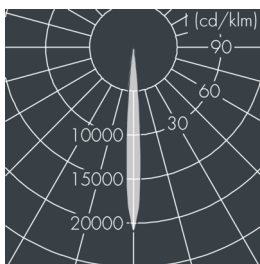

Monospot 4

8 904 066 019

70 W, 5664 lm, 3000 K warm white,
narrow beam 9°

Customized solutions and modifications are possible: Special RAL, DB or NCS colours as polyester powder coat, luminaires in 2700 K and other colour temperatures and versions for high ambient temperature.

Specification text

housing made of corrosion-resistant die-cast aluminum AlSi12, polyester powder coated by high-quality and UV-stabilized coating process, Colour: white RAL 9002, all exterior parts are stainless steel, tempered safety glass, anti-reflective coating from 1 side, dark screenprint, silicon gasket, closure with 3 stainless steel screws, bracket: 2 long holes \varnothing 7 mm, spacing 40-60 mm, 1 centre hole \varnothing 21 mm, tilt range: 180°, cable gland: M20, connecting terminal: 3 pole, highly efficient faceted rotationally symmetrical reflector, integral driver (AC/DC), CRI > 80, max 2 SDCM, service life L90/B10 > 50.000 h, Beam angle (FWHM): 9°, luminous flux: 5664 lm, wattage: 70 W, delivered lumens 82 lm/W, protection type IP67, protection class I, impact resistance IK08, windage area 0,075 m², dimensions: \varnothing 210 mm, width 210 mm, weight 4.8 kg

IP67 IK08

Specification

Wattage	70 W	Beam angle (FWHM)	9°
Delivered lumens	82 lm/W	Housing colour	white RAL 9002
Light source	LED 3000 K	Power supply cable	\varnothing 6 – 13 mm
Color Rendering Index	CRI > 80	Protection type	IP67
Colour tolerance	max 2 SDCM	Protection class	I
Lifetime ta 25° C	L90/B10 > 50.000 h	Impact resistance	IK08
Control gear	on / off	Windage area	0,075m ²
Input voltage AC	220 – 240 V	Dimensions	\varnothing 210 mm, width 210 mm
Input voltage DC	195 – 255 V	Weight	4,80 kg
Voltage protection	2 kV L/N 4 kV L/PE	Max. ambient temperature ta	35°
Luminaires per B16A / C16A	10 / 16		