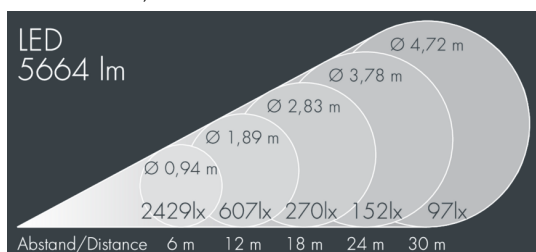

Monospot 4

8 904 066 019

70 W, 5664 lm, 3000 K warm white,
narrow beam 9°

Customized solutions and modifications are possible: Special RAL, DB or NCS colours as polyester powder coat, luminaires in 2700 K and other colour temperatures and versions for high ambient temperature.

Specification text

housing made of corrosion-resistant die-cast aluminum AlSi12, polyester powder coated by high-quality and UV-stabilized coating process, Colour: white RAL 9002, all exterior parts are stainless steel, tempered safety glass, anti-reflective coating from 1 side, dark screenprint, silicon gasket, closure with 3 stainless steel screws, bracket: 2 long holes \varnothing 7 mm, spacing 40-60 mm, 1 centre hole \varnothing 21 mm, tilt range: 180°, cable gland: M20, connecting terminal: 3 pole, highly efficient faceted rotationally symmetrical reflector, integral driver (AC/DC), CRI > 80, max 2 SDCM, service life L90/B10 > 50.000 h, Beam angle (FWHM): 9°, luminous flux: 5664 lm, wattage: 70 W, delivered lumens 82 lm/W, protection type IP67, protection class I, impact resistance IK08, windage area 0,075 m², dimensions: \varnothing 210 mm, width 210 mm, weight 4.8 kg

IP67 IK08

Specification

Wattage	70 W	Beam angle (FWHM)	9°
Delivered lumens	82 lm/W	Housing colour	white RAL 9002
Light source	LED 3000 K	Power supply cable	\varnothing 6 – 13 mm
Color Rendering Index	CRI > 80	Protection type	IP67
Colour tolerance	max 2 SDCM	Protection class	I
Lifetime ta 25° C	L90/B10 > 50.000 h	Impact resistance	IK08
Control gear	on / off	Windage area	0,075m ²
Input voltage AC	220 – 240 V	Dimensions	\varnothing 210 mm, width 210 mm
Input voltage DC	195 – 255 V	Weight	4,80 kg
Voltage protection	2 kV L/N 4 kV L/PE	Max. ambient temperature ta	35°
Luminaires per B16A / C16A	10 / 16		