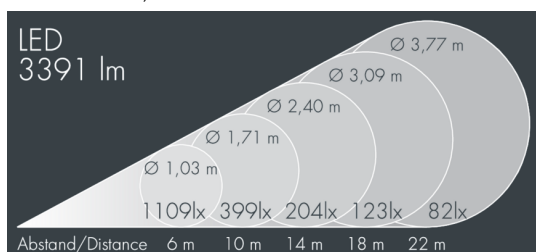

Monospot 3

8 907 055 019

36 W, 3391 lm, 4000 K neutral white,
narrow beam 9°

Customized solutions and modifications are possible: Special RAL, DB or NCS colours as polyester powder coat, luminaires in 2700 K and other colour temperatures and versions for high ambient temperature.

Specification text

housing made of corrosion-resistant die-cast aluminum AlSi12, polyester powder coated by high-quality and UV-stabilized coating process, Colour: silver grey, all exterior parts are stainless steel, tempered safety glass, anti-reflective coating from 1 side, dark screenprint, silicon gasket, closure with 3 stainless steel screws, bracket: 2 long holes \varnothing 7 mm, spacing 30-40 mm, 1 centre hole \varnothing 17 mm, tilt range: 180°, cable gland: M20, connecting terminal: 3 pole, highly efficient faceted rotationally symmetrical reflector, integral driver (AC/DC), CRI > 80, max 2 SDCM, service life L90/B10 > 50.000 h, Beam angle (FWHM): 9°, luminous flux: 3391 lm, wattage: 36 W, delivered lumens 94 lm/W, protection type IP67, protection class II, impact resistance IK08, windage area 0,049 m², dimensions: \varnothing 175 mm, width 200 mm, weight 3 kg

IP 67 IK 08

Specification

Wattage	36 W	Beam angle (FWHM)	9°
Delivered lumens	94 lm/W	Housing colour	silver grey
Light source	LED 4000 K	Power supply cable	\varnothing 6 – 13 mm
Color Rendering Index	CRI > 80	Protection type	IP67
Colour tolerance	max 2 SDCM	Protection class	II
Lifetime ta 25° C	L90/B10 > 50.000 h	Impact resistance	IK08
Control gear	on / off	Windage area	0,049m ²
Input voltage AC	110 – 240 V	Dimensions	\varnothing 175 mm, width 200 mm
Input voltage DC	190 – 250 V	Weight	3,00 kg
Voltage protection	4 kV L/N 5 kV L/PE	Max. ambient temperature ta	35°
Luminaires per B16A / C16A	30 / 51		