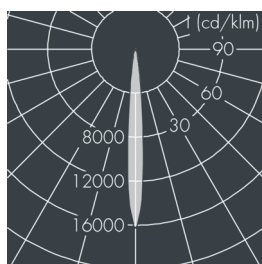

Monospot 3

8 907 055 019

36 W, 3391 lm, 4000 K neutral white,
narrow beam 9°

Customized solutions and modifications are possible: Special RAL, DB or NCS colours as polyester powder coat, luminaires in 2700 K and other colour temperatures and versions for high ambient temperature.

Specification text

housing made of corrosion-resistant die-cast aluminum AlSi12, polyester powder coated by high-quality and UV-stabilized coating process, Colour: silver grey, all exterior parts are stainless steel, tempered safety glass, anti-reflective coating from 1 side, dark screenprint, silicon gasket, closure with 3 stainless steel screws, bracket: 2 long holes \varnothing 7 mm, spacing 30-40 mm, 1 centre hole \varnothing 17 mm, tilt range: 180°, cable gland: M20, connecting terminal: 3 pole, highly efficient faceted rotationally symmetrical reflector, integral driver (AC/DC), CRI > 80, max 2 SDCM, service life L90/B10 > 50.000 h, Beam angle (FWHM): 9°, luminous flux: 3391 lm, wattage: 36 W, delivered lumens 94 lm/W, protection type IP67, protection class II, impact resistance IK08, windage area 0,049 m², dimensions: \varnothing 175 mm, width 200 mm, weight 3 kg

IP 67 IK 08

Specification

Wattage	36 W	Beam angle (FWHM)	9°
Delivered lumens	94 lm/W	Housing colour	silver grey
Light source	LED 4000 K	Power supply cable	\varnothing 6 – 13 mm
Color Rendering Index	CRI > 80	Protection type	IP67
Colour tolerance	max 2 SDCM	Protection class	II
Lifetime ta 25° C	L90/B10 > 50.000 h	Impact resistance	IK08
Control gear	on / off	Windage area	0,049m ²
Input voltage AC	110 – 240 V	Dimensions	\varnothing 175 mm, width 200 mm
Input voltage DC	190 – 250 V	Weight	3,00 kg
Voltage protection	4 kV L/N 5 kV L/PE	Max. ambient temperature ta	35°
Luminaires per B16A / C16A	30 / 51		