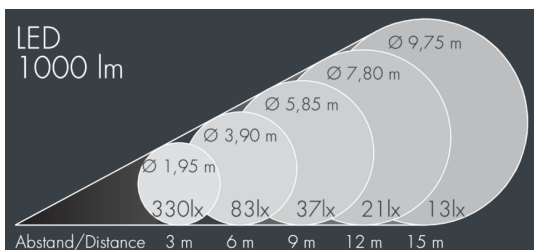

Nightspot B Gobo Projector

8 987 044 559

55 W, 1 240 lm, 6500 K cold white,
63 mm focal length 29°

Customized solutions and modifications are possible: Special RAL, DB or NCS colours as polyester powder coat, luminaires in 2700 K and other colour temperatures and versions for high ambient temperature.

Specification text

housing made of extruded aluminum and corrosion-resistant die-cast aluminum AlSi12, polyester powder coated by high-quality and UV-stabilized coating process, Colour: black RAL 7021, all exterior parts are stainless steel, tempered safety glass, anti-reflective coating from 1 side, silicon gasket, closure with 4 stainless steel screws, powder coated aluminum mounting bracket with tilt scale: 2 drilled holes \varnothing 9 mm, spacing 70 mm, 1 centre hole \varnothing 22 mm, tilt range: 105°, cable gland: M20, connecting terminal: 3 pole, focusable projection lens for precise light control and sharp-edged image projections, integral driver (AC/DC), CRI > 70, service life L70/B > 50.000 h, Beam angle (FWHM): 29°, luminous flux: 1 240 lm, wattage: 55 W, delivered lumens 23 lm/W, protection type IP67, protection class II, impact resistance IK08, windage area 0,085 m², dimensions: \varnothing 240 mm, width 425 mm, weight 8.1 kg

Wattage	55 W	Beam angle (FWHM)	29°
Delivered lumens	23 lm/W	Housing colour	black RAL 7021
Light source	LED 6500 K	Power supply cable	\varnothing 8 – 15 mm
Color Rendering Index	CRI > 70	Protection type	IP67
Lifetime ta 25° C	L70/B > 50.000 h	Protection class	II
Control gear	on / off	Impact resistance	IK08
Input voltage AC	220 – 240 V	Windage area	0,085m ²
Voltage protection	2 kV L/N 4 kV L/PE	Dimensions	\varnothing 240 mm, width 425 mm
Luminaires per B16A / C16A	23 / 39	Weight	8,10 kg
		Max. ambient temperature ta	35°