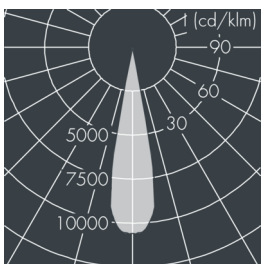

Nightspot B Gobo Projector

8 987 044 649

55 W, 1680 lm, 6500 K cold white, DALI,
85 mm focal length 22°

Customized solutions and modifications are possible: Special RAL, DB or NCS colours as polyester powder coat, luminaires in 2700 K and other colour temperatures and versions for high ambient temperature.

Specification text

housing made of extruded aluminum and corrosion-resistant die-cast aluminum AlSi12, polyester powder coated by high-quality and UV-stabilized coating process, Colour: black RAL 7021, all exterior parts are stainless steel, tempered safety glass, anti-reflective coating from 1 side, silicon gasket, closure with 4 stainless steel screws, powder coated aluminum mounting bracket with tilt scale: 2 drilled holes Ø 9 mm, spacing 70 mm, 1 centre hole Ø 22 mm, tilt range: 105°, cable gland: M20, connecting terminal: 5 pole, focusable projection lens for precise light control and sharp-edged image projections, integral, dimmable driver (DALI), CRI > 70, service life L70/B > 50.000 h, Beam angle (FWHM): 22°, luminous flux: 1680 lm, wattage: 55 W, delivered lumens 31 lm/W, protection type IP67, protection class II, impact resistance IK08, windage area 0,085 m², dimensions: Ø 240 mm, width 425 mm, weight 8.1 kg

Wattage	55 W	Beam angle (FWHM)	22°
Delivered lumens	31 lm/W	Housing colour	black RAL 7021
Light source	LED 6500 K	Power supply cable	Ø 8 – 15 mm
Color Rendering Index	CRI > 70	Protection type	IP67
Lifetime ta 25° C	L70/B > 50.000 h	Protection class	II
Control gear	DALI	Impact resistance	IK08
Input voltage AC	220 – 240 V	Windage area	0,085m ²
Input voltage DC	220 – 240 V	Dimensions	Ø 240 mm, width 425 mm
Voltage protection	2 kV L/N 4 kV L/PE	Weight	8,10 kg
Luminaires per B16A / C16A	23 / 39	Max. ambient temperature ta	35°