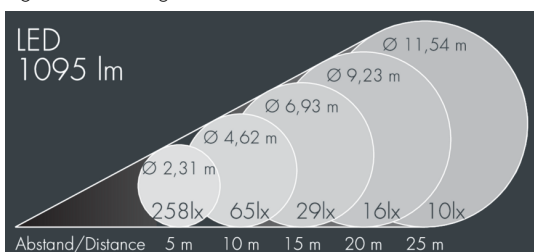

Nightspot B Gobo Projector

8 987 044 649

55 W, 1680 lm, 6500 K cold white, DALI,
85 mm focal length 22°

Customized solutions and modifications are possible: Special RAL, DB or NCS colours as polyester powder coat, luminaires in 2700 K and other colour temperatures and versions for high ambient temperature.

Specification text

housing made of extruded aluminum and corrosion-resistant die-cast aluminum AlSi12, polyester powder coated by high-quality and UV-stabilized coating process, Colour: black RAL 7021, all exterior parts are stainless steel, tempered safety glass, anti-reflective coating from 1 side, silicon gasket, closure with 4 stainless steel screws, powder coated aluminum mounting bracket with tilt scale: 2 drilled holes Ø 9 mm, spacing 70 mm, 1 centre hole Ø 22 mm, tilt range: 105°, cable gland: M20, connecting terminal: 5 pole, focusable projection lens for precise light control and sharp-edged image projections, integral, dimmable driver (DALI), CRI > 70, service life L70/B > 50.000 h, Beam angle (FWHM): 22°, luminous flux: 1680 lm, wattage: 55 W, delivered lumens 31 lm/W, protection type IP67, protection class II, impact resistance IK08, windage area 0,085 m², dimensions: Ø 240 mm, width 425 mm, weight 8.1 kg

Wattage	55 W	Beam angle (FWHM)	22°
Delivered lumens	31 lm/W	Housing colour	black RAL 7021
Light source	LED 6500 K	Power supply cable	Ø 8 – 15 mm
Color Rendering Index	CRI > 70	Protection type	IP67
Lifetime ta 25° C	L70/B > 50.000 h	Protection class	II
Control gear	DALI	Impact resistance	IK08
Input voltage AC	220 – 240 V	Windage area	0,085m ²
Input voltage DC	220 – 240 V	Dimensions	Ø 240 mm, width 425 mm
Voltage protection	2 kV L/N 4 kV L/PE	Weight	8,10 kg
Luminaires per B16A / C16A	23 / 39	Max. ambient temperature ta	35°