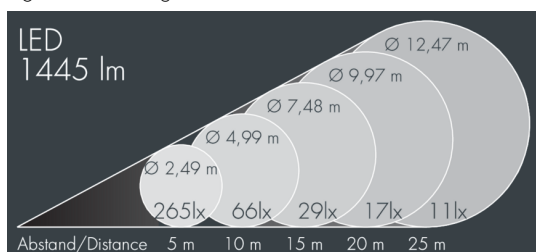

Nightspot B Gobo Projector

8 987 046 549

55 W, 1445 lm, 3000 K warm white,
85 mm focal length 22°

Customized solutions and modifications are possible: Special RAL, DB or NCS colours as polyester powder coat, luminaires in 2700 K and other colour temperatures and versions for high ambient temperature.

Specification text

housing made of extruded aluminum and corrosion-resistant die-cast aluminum AlSi12, polyester powder coated by high-quality and UV-stabilized coating process, Colour: black RAL 7021, all exterior parts are stainless steel, tempered safety glass, anti-reflective coating from 1 side, silicon gasket, closure with 4 stainless steel screws, powder coated aluminum mounting bracket with tilt scale: 2 drilled holes \varnothing 9 mm, spacing 70 mm, 1 centre hole \varnothing 22 mm, tilt range: 105°, cable gland: M20, connecting terminal: 3 pole, focusable projection lens for precise light control and sharp-edged image projections, integral driver (AC/DC), CRI > 80, service life L70/B > 50.000 h, Beam angle (FWHM): 22°, luminous flux: 1445 lm, wattage: 55 W, delivered lumens 26 lm/W, protection type IP67, protection class II, impact resistance IK08, windage area 0,085 m², dimensions: \varnothing 240 mm, width 425 mm, weight 8.1 kg

Wattage	55 W	Beam angle (FWHM)	22°
Delivered lumens	26 lm/W	Housing colour	black RAL 7021
Light source	LED 3000 K	Power supply cable	\varnothing 8 – 1.5 mm
Color Rendering Index	CRI > 80	Protection type	IP67
Lifetime ta 25° C	L70/B > 50.000 h	Protection class	II
Control gear	on / off	Impact resistance	IK08
Input voltage AC	220 – 240 V	Windage area	0,085m ²
Voltage protection	2 kV L/N 4 kV L/PE	Dimensions	\varnothing 240 mm, width 425 mm
Luminaires per B16A / C16A	23 / 39	Weight	8,10 kg
		Max. ambient temperature ta	35°