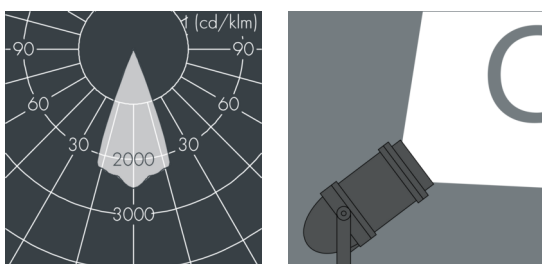

Nightspot B Gobo Projector

8 987 054 669

55 W, 1724 lm, 6500 K cold white, DALI,
45 mm focal length 41°

Customized solutions and modifications are possible: Special RAL, DB or NCS colours as polyester powder coat, luminaires in 2700 K and other colour temperatures and versions for high ambient temperature.

Specification text

housing made of extruded aluminum and corrosion-resistant die-cast aluminum AlSi12, polyester powder coated by high-quality and UV-stabilized coating process, Colour: silver grey, all exterior parts are stainless steel, tempered safety glass, anti-reflective coating from 1 side, silicon gasket, closure with 4 stainless steel screws, powder coated aluminum mounting bracket with tilt scale: 2 drilled holes \varnothing 9 mm, spacing 70 mm, 1 centre hole \varnothing 22 mm, tilt range: 105°, cable gland: M20, connecting terminal: 5 pole, focusable projection lens for precise light control and sharp-edged image projections, integral, dimmable driver (DALI), CRI > 70, service life L70/B > 50.000 h, Beam angle (FWHM): 41°, luminous flux: 1724 lm, wattage: 55 W, delivered lumens 31 lm/W, protection type IP67, protection class II, impact resistance IK08, windage area 0,085 m², dimensions: \varnothing 240 mm, width 425 mm, weight 8.1 kg

Wattage	55 W	Beam angle (FWHM)	41°
Delivered lumens	31 lm/W	Housing colour	silver grey
Light source	LED 6500 K	Power supply cable	\varnothing 8 – 15 mm
Color Rendering Index	CRI > 70	Protection type	IP67
Lifetime ta 25° C	L70/B > 50.000 h	Protection class	II
Control gear	DALI	Impact resistance	IK08
Input voltage AC	220 – 240 V	Windage area	0,085m ²
Input voltage DC	220 – 240 V	Dimensions	\varnothing 240 mm, width 425 mm
Voltage protection	2 kV L/N 4 kV L/PE	Weight	8,10 kg
Luminaires per B16A / C16A	23 / 39	Max. ambient temperature ta	35°