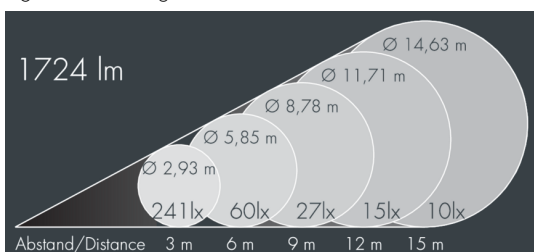

Nightspot B Gobo Projector

8 987 054 669

55 W, 1724 lm, 6500 K cold white, DALI,
45 mm focal length 41°

Customized solutions and modifications are possible: Special RAL, DB or NCS colours as polyester powder coat, luminaires in 2700 K and other colour temperatures and versions for high ambient temperature.

Specification text

housing made of extruded aluminum and corrosion-resistant die-cast aluminum AlSi12, polyester powder coated by high-quality and UV-stabilized coating process, Colour: silver grey, all exterior parts are stainless steel, tempered safety glass, anti-reflective coating from 1 side, silicon gasket, closure with 4 stainless steel screws, powder coated aluminum mounting bracket with tilt scale: 2 drilled holes \varnothing 9 mm, spacing 70 mm, 1 centre hole \varnothing 22 mm, tilt range: 105°, cable gland: M20, connecting terminal: 5 pole, focusable projection lens for precise light control and sharp-edged image projections, integral, dimmable driver (DALI), CRI > 70, service life L70/B > 50.000 h, Beam angle (FWHM): 41°, luminous flux: 1724 lm, wattage: 55 W, delivered lumens 31 lm/W, protection type IP67, protection class II, impact resistance IK08, windage area 0,085 m², dimensions: \varnothing 240 mm, width 425 mm, weight 8.1 kg

Wattage	55 W	Beam angle (FWHM)	41°
Delivered lumens	31 lm/W	Housing colour	silver grey
Light source	LED 6500 K	Power supply cable	\varnothing 8 – 15 mm
Color Rendering Index	CRI > 70	Protection type	IP67
Lifetime ta 25° C	L70/B > 50.000 h	Protection class	II
Control gear	DALI	Impact resistance	IK08
Input voltage AC	220 – 240 V	Windage area	0,085m ²
Input voltage DC	220 – 240 V	Dimensions	\varnothing 240 mm, width 425 mm
Voltage protection	2 kV L/N 4 kV L/PE	Weight	8,10 kg
Luminaires per B16A / C16A	23 / 39	Max. ambient temperature ta	35°