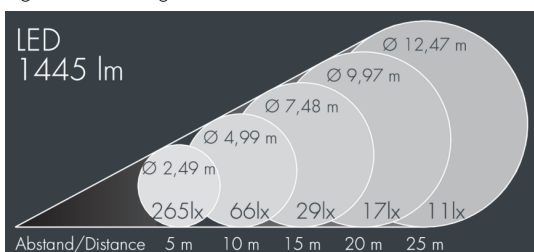

Nightspot B Gobo Projector

8 987 056 649

55 W, 1445 lm, 3000 K warm white, DALI,
85 mm focal length 22°

Customized solutions and modifications are possible: Special RAL, DB or NCS colours as polyester powder coat, luminaires in 2700 K and other colour temperatures and versions for high ambient temperature.

Specification text

housing made of extruded aluminum and corrosion-resistant die-cast aluminum AlSi12, polyester powder coated by high-quality and UV-stabilized coating process, Colour: silver grey, all exterior parts are stainless steel, tempered safety glass, anti-reflective coating from 1 side, silicon gasket, closure with 4 stainless steel screws, powder coated aluminum mounting bracket with tilt scale: 2 drilled holes \varnothing 9 mm, spacing 70 mm, 1 centre hole \varnothing 22 mm, tilt range: 105°, cable gland: M20, connecting terminal: 5 pole, focusable projection lens for precise light control and sharp-edged image projections, integral, dimmable driver (DALI), CRI > 80, service life L70/B > 50.000 h, Beam angle (FWHM): 22°, luminous flux: 1445 lm, wattage: 55 W, delivered lumens 26 lm/W, protection type IP67, protection class II, impact resistance IK08, windage area 0,085 m², dimensions: \varnothing 240 mm, width 425 mm, weight 8.1 kg

Specification

Wattage	55 W	Beam angle (FWHM)	22°
Delivered lumens	26 lm/W	Housing colour	silver grey
Light source	LED 3000 K	Power supply cable	\varnothing 8 – 15 mm
Color Rendering Index	CRI > 80	Protection type	IP67
Lifetime ta 25° C	L70/B > 50.000 h	Protection class	II
Control gear	DALI	Impact resistance	IK08
Input voltage AC	220 – 240 V	Windage area	0,085m ²
Input voltage DC	220 – 240 V	Dimensions	\varnothing 240 mm, width 425 mm
Voltage protection	2 kV L/N 4 kV L/PE	Weight	8,10 kg
Luminaires per B16A / C16A	23 / 39	Max. ambient temperature ta	35°