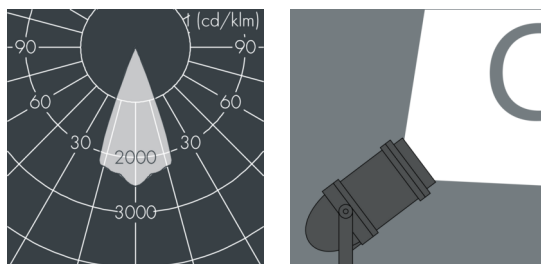

Nightspot B Gobo Projector

8 987 056 669

55 W, 1483 lm, 3000 K warm white, DALI,
45 mm focal length 41°

Customized solutions and modifications are possible: Special RAL, DB or NCS colours as polyester powder coat, luminaires in 2700 K and other colour temperatures and versions for high ambient temperature.

Specification text

housing made of extruded aluminum and corrosion-resistant die-cast aluminum AlSi12, polyester powder coated by high-quality and UV-stabilized coating process, Colour: silver grey, all exterior parts are stainless steel, tempered safety glass, anti-reflective coating from 1 side, silicon gasket, closure with 4 stainless steel screws, powder coated aluminum mounting bracket with tilt scale: 2 drilled holes \varnothing 9 mm, spacing 70 mm, 1 centre hole \varnothing 22 mm, tilt range: 105°, cable gland: M20, connecting terminal: 5 pole, focusable projection lens for precise light control and sharp-edged image projections, integral, dimmable driver (DALI), CRI > 80, service life L70/B > 50.000 h, Beam angle (FWHM): 41°, luminous flux: 1483 lm, wattage: 55 W, delivered lumens 27 lm/W, protection type IP67, protection class II, impact resistance IK08, windage area 0,085 m², dimensions: \varnothing 240 mm, width 425 mm, weight 8.1 kg

Wattage	55 W	Beam angle (FWHM)	41°
Delivered lumens	27 lm/W	Housing colour	silver grey
Light source	LED 3000 K	Power supply cable	\varnothing 8 – 15 mm
Color Rendering Index	CRI > 80	Protection type	IP67
Lifetime ta 25° C	L70/B > 50.000 h	Protection class	II
Control gear	DALI	Impact resistance	IK08
Input voltage AC	220 – 240 V	Windage area	0,085m ²
Input voltage DC	220 – 240 V	Dimensions	\varnothing 240 mm, width 425 mm
Voltage protection	2 kV L/N 4 kV L/PE	Weight	8,10 kg
Luminaires per B16A / C16A	23 / 39	Max. ambient temperature ta	35°