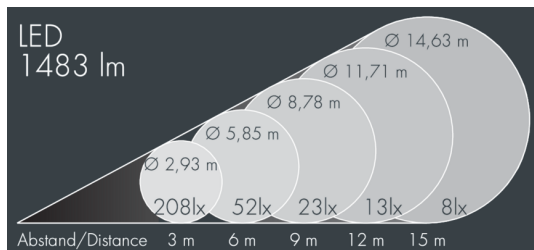

Nightspot B Gobo Projector

8 987 056 669

55 W, 1483 lm, 3000 K warm white, DALI,
45 mm focal length 41°

Customized solutions and modifications are possible: Special RAL, DB or NCS colours as polyester powder coat, luminaires in 2700 K and other colour temperatures and versions for high ambient temperature.

Specification text

housing made of extruded aluminum and corrosion-resistant die-cast aluminum AlSi12, polyester powder coated by high-quality and UV-stabilized coating process, Colour: silver grey, all exterior parts are stainless steel, tempered safety glass, anti-reflective coating from 1 side, silicon gasket, closure with 4 stainless steel screws, powder coated aluminum mounting bracket with tilt scale: 2 drilled holes \varnothing 9 mm, spacing 70 mm, 1 centre hole \varnothing 22 mm, tilt range: 105°, cable gland: M20, connecting terminal: 5 pole, focusable projection lens for precise light control and sharp-edged image projections, integral, dimmable driver (DALI), CRI > 80, service life L70/B > 50.000 h, Beam angle (FWHM): 41°, luminous flux: 1483 lm, wattage: 55 W, delivered lumens 27 lm/W, protection type IP67, protection class II, impact resistance IK08, windage area 0,085 m², dimensions: \varnothing 240 mm, width 425 mm, weight 8.1 kg

Wattage	55 W	Beam angle (FWHM)	41°
Delivered lumens	27 lm/W	Housing colour	silver grey
Light source	LED 3000 K	Power supply cable	\varnothing 8 – 15 mm
Color Rendering Index	CRI > 80	Protection type	IP67
Lifetime ta 25° C	L70/B > 50.000 h	Protection class	II
Control gear	DALI	Impact resistance	IK08
Input voltage AC	220 – 240 V	Windage area	0,085m ²
Input voltage DC	220 – 240 V	Dimensions	\varnothing 240 mm, width 425 mm
Voltage protection	2 kV L/N 4 kV L/PE	Weight	8,10 kg
Luminaires per B16A / C16A	23 / 39	Max. ambient temperature ta	35°