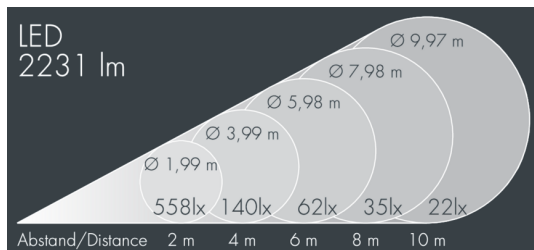

## Nightspot A2

8 983 045 259

28 W, 2231 lm, 4000 K neutral white, 1-10V, wide beam 53°

Customized solutions and modifications are possible: Special RAL, DB or NCS colours as polyester powder coat, luminaires in 2700 K and other colour temperatures and versions for high ambient temperature.

## Specification text

housing made of corrosion-resistant die-cast aluminum AlSi12, polyester powder coated by high-quality and UV-stabilized coating process, Colour: black RAL 7021, all exterior parts are stainless steel, tempered safety glass, anti-reflective coating from 1 side, silicon gasket, closure with 4 stainless steel screws, powder coated aluminum mounting bracket with tilt scale: 2 drilled holes  $\varnothing$  9 mm, spacing 70 mm, 1 centre hole  $\varnothing$  22 mm, tilt range: 135°, cable gland: M20, connecting terminal: 5 pole, highly efficient anodized aluminum reflector, with built-in secondary reflector (narrow beam/medium wide beam) for optimal visual comfort and high efficiency, for glare control and reduction of spill light, integral driver (dimnable 1-10V), CRI > 80, max 2 SDCM, service life L90/B10 > 50.000 h, Beam angle (FWHM): 53°, luminous flux: 2231 lm, wattage: 28 W, delivered lumens 81 lm/W, protection type IP67, protection class I, impact resistance IK08, windage area 0,035 m<sup>2</sup>, dimensions:  $\varnothing$  180 mm, width 200 mm, weight 2.695 kg

## Specification

Wattage	28 W	Beam angle (FWHM)	53°
Delivered lumens	81 lm/W	Housing colour	black RAL 7021
Light source	LED 4000 K	Power supply cable	$\varnothing$ 8 – 15 mm
Color Rendering Index	CRI > 80	Protection type	IP67
Colour tolerance	max 2 SDCM	Protection class	I
Lifetime ta 25° C	L90/B10 > 50.000 h	Impact resistance	IK08
Control gear	1-10V	Windage area	0,035m <sup>2</sup>
		Dimensions	$\varnothing$ 180 mm, width 200 mm
		Weight	2,70 kg
		Max. ambient temperature ta	35°