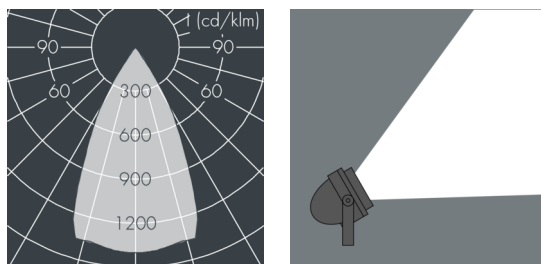

## Nightspot A2

8 983 045 259

28 W, 2231 lm, 4000 K neutral white, 1-10V, wide beam 53°

Customized solutions and modifications are possible: Special RAL, DB or NCS colours as polyester powder coat, luminaires in 2700 K and other colour temperatures and versions for high ambient temperature.

## Specification text

housing made of corrosion-resistant die-cast aluminum AlSi12, polyester powder coated by high-quality and UV-stabilized coating process, Colour: black RAL 7021, all exterior parts are stainless steel, tempered safety glass, anti-reflective coating from 1 side, silicon gasket, closure with 4 stainless steel screws, powder coated aluminum mounting bracket with tilt scale: 2 drilled holes  $\varnothing$  9 mm, spacing 70 mm, 1 centre hole  $\varnothing$  22 mm, tilt range: 135°, cable gland: M20, connecting terminal: 5 pole, highly efficient anodized aluminum reflector, with built-in secondary reflector (narrow beam/medium wide beam) for optimal visual comfort and high efficiency, for glare control and reduction of spill light, integral driver (dimnable 1-10V), CRI > 80, max 2 SDCM, service life L90/B10 > 50.000 h, Beam angle (FWHM): 53°, luminous flux: 2231 lm, wattage: 28 W, delivered lumens 81 lm/W, protection type IP67, protection class I, impact resistance IK08, windage area 0,035 m<sup>2</sup>, dimensions:  $\varnothing$  180 mm, width 200 mm, weight 2.695 kg

## Specification

Wattage	28 W	Beam angle (FWHM)	53°
Delivered lumens	81 lm/W	Housing colour	black RAL 7021
Light source	LED 4000 K	Power supply cable	$\varnothing$ 8 – 15 mm
Color Rendering Index	CRI > 80	Protection type	IP67
Colour tolerance	max 2 SDCM	Protection class	I
Lifetime ta 25° C	L90/B10 > 50.000 h	Impact resistance	IK08
Control gear	1-10V	Windage area	0,035m <sup>2</sup>
		Dimensions	$\varnothing$ 180 mm, width 200 mm
		Weight	2,70 kg
		Max. ambient temperature ta	35°